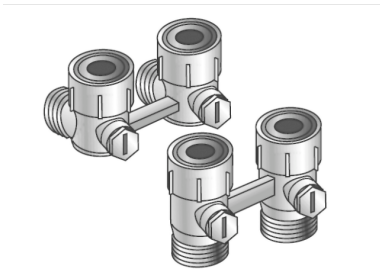

## KM595Z Two pipe radiator block Double straight connection

9005110

### Areas of application

For valve radiators with two pipe connections; straight-way or corner connection; central lockable radiator connections; 3/4" female thread union nut; on pipe side 3/4" male euro cone, non-porous nickel-plated brass

# Specifications

Product information	
VPE1	1,00 SA1
VPE2	10,00 KT1
weight	0,293 KGM
text	Two pipe radiator block
INTRNR	84818031
main material group	KELOX
material group	KELOX accessories
code	KM595Z

Art. No	label
9005110	Double straight connection