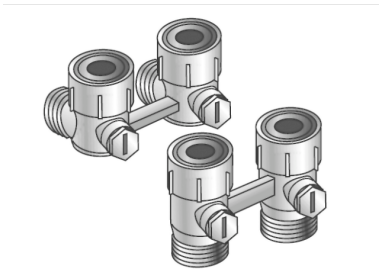

KELOX

KM595Z Two pipe radiator block Double straight connection

9005110

Areas of application

For valve radiators with two pipe connections; straight-way or corner connection; central lockable radiator connections; 3/4" female thread union nut; on pipe side 3/4" male euro cone, non-porous nickel-plated brass

Specifications

Product information	
VPE1	1,00 SA1
VPE2	10,00 KT1
weight	0,293 KGM
text	Two pipe radiator block
INTRNR	84818031
main material group	KELOX
material group	KELOX accessories
code	KM595Z

Art. No	label
9005110	Double straight connection