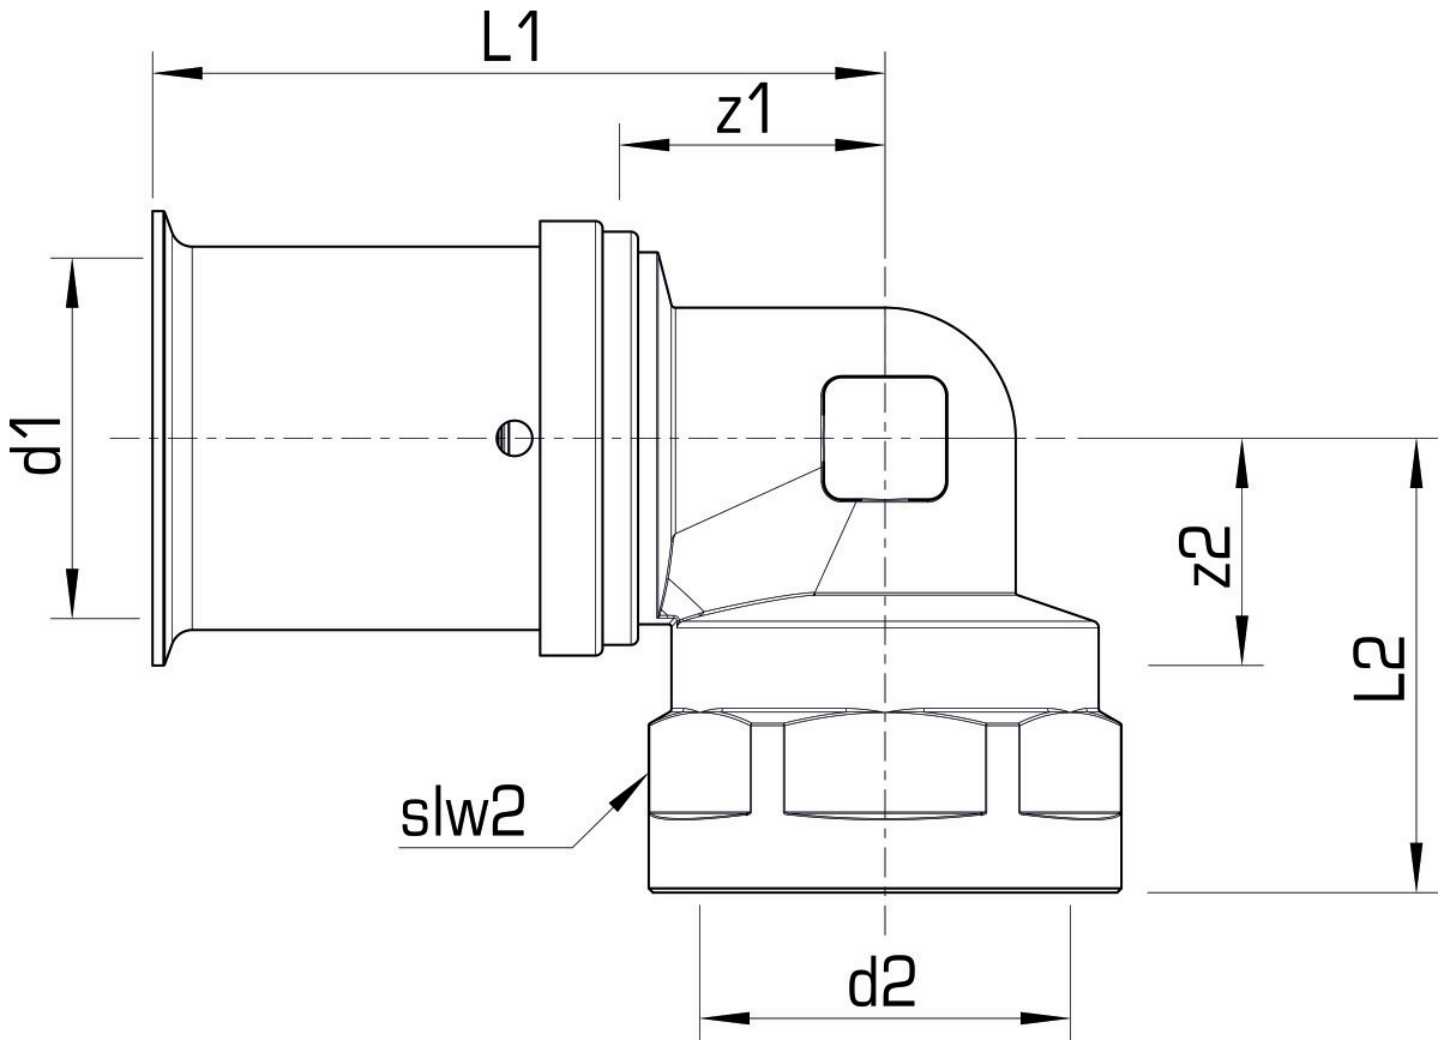

KELOX

KMU467 KELOX-ULTRAX elbow adapter 90° female 20x1/2"

71216D02

Areas of application

Press elbow adapter with female thread, made of non-porous metallised brass; including support sleeves with O-rings and stainless steel press-fit sleeves; "leak before pressed"
DO NOT screw in any threaded pipes and cast iron fittings!

Approvals:

KE KELIT GmbH

A 4020 Linz, Ignaz-Mayer-Straße 17, Austria, Europe

PHONE +43 (0) 50 779 E-MAIL office@kekelit.com

www.kekelit.com

Specifications

Article information

port 1	Pressing socket
execution	1-part
design	Knee
angle	90 °
press contour	U

Technical properties

maximum working pressure at 20 ° C	10 bar
------------------------------------	--------

Product information

VPE1	10,00 SA1
VPE2	160,00 KT1
weight	0,088 KGM
text	KELOX-ULTRAX elbow adapter 90° female
INTRNR	74122000
main material group	KELOX
material group	KELOX-ULTRAX metal fittings
code	KMU467

Art. No	label	d2 Inches	d1 mm	L1 mm	L2 mm	z1 mm	z2 mm	slw2 mm
71216D02	20x1/2"	1/2" (15)	20	56	28	30,5	29	24