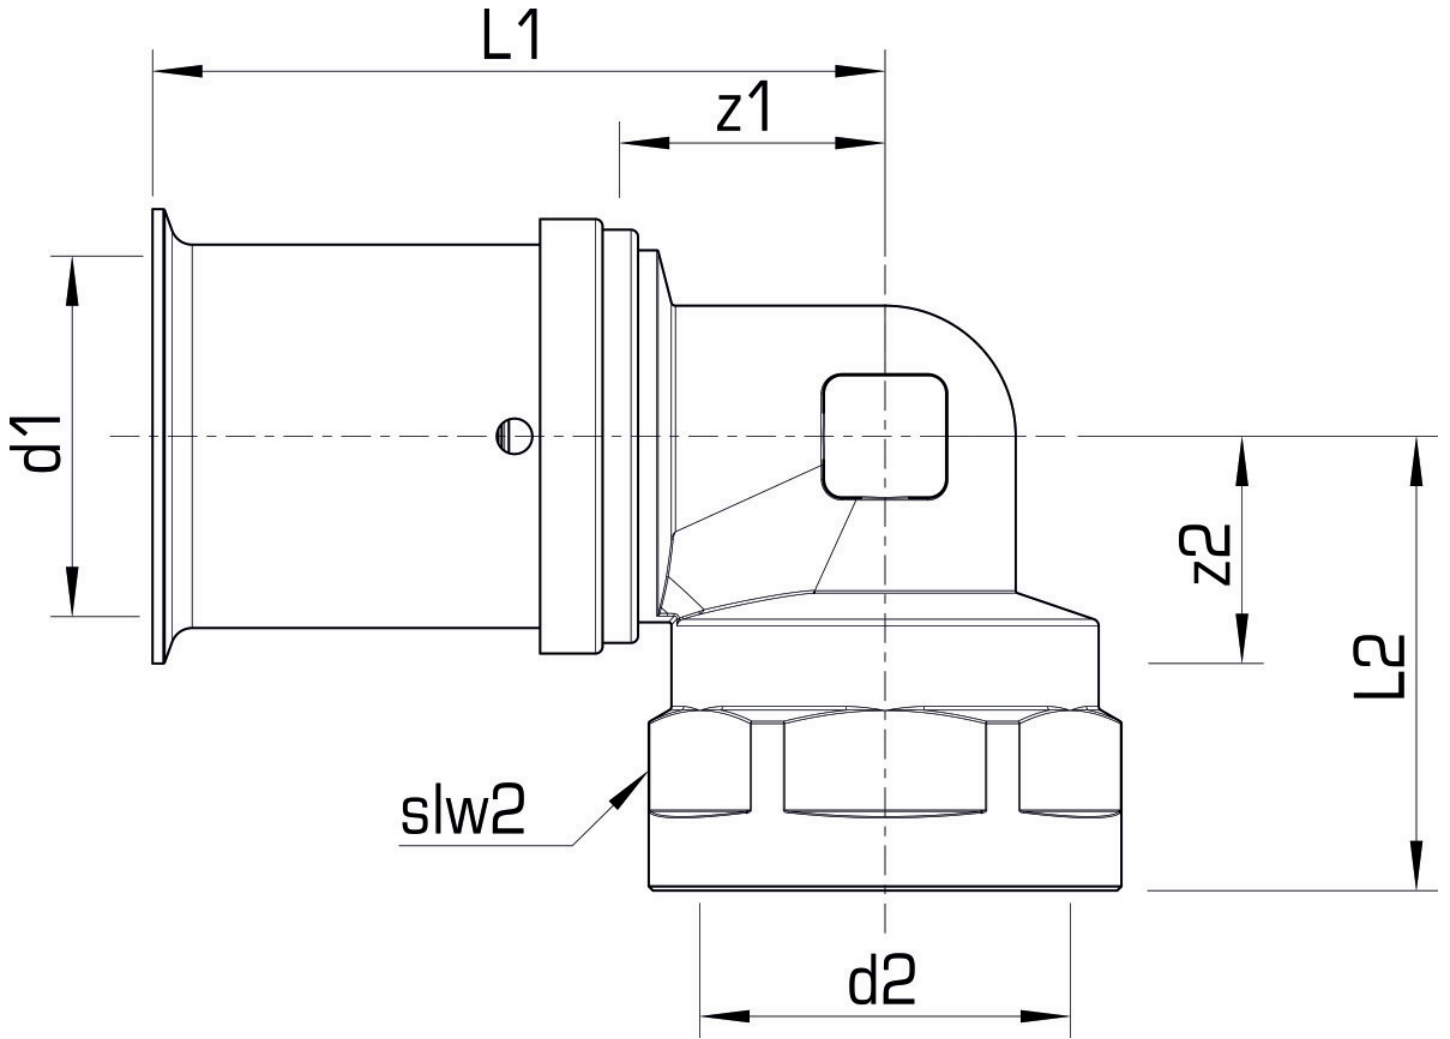

KELOX

KMU467 KELOX-ULTRAX elbow adapter 90° female 25x1"

71216E05

Areas of application

Press elbow adapter with female thread, made of non-porous metallised brass; including support sleeves with O-rings and stainless steel press-fit sleeves; "leak before pressed"
DO NOT screw in any threaded pipes and cast iron fittings!

Approvals:

KE KELIT GmbH

A 4020 Linz, Ignaz-Mayer-Straße 17, Austria, Europe

PHONE +43 (0) 50 779 E-MAIL office@kekelit.com

www.kekelit.com

Specifications

Article information

port 1	Pressing socket
execution	1-part
design	Knee
angle	90 °
press contour	U

Technical properties

maximum working pressure at 20 ° C	10 bar
------------------------------------	--------

Product information

VPE1	10,00 SA1
VPE2	80,00 KT1
weight	0,222 KGM
text	KELOX-ULTRAX elbow adapter 90° female
INTRNR	74122000
main material group	KELOX
material group	KELOX-ULTRAX metal fittings
code	KMU467

Art. No	label	d2 Inches	d1 mm	L1 mm	L2 mm	z1 mm	z2 mm	slw2 mm
71216E05	25x1"	1"	25	56	31	23	17	40