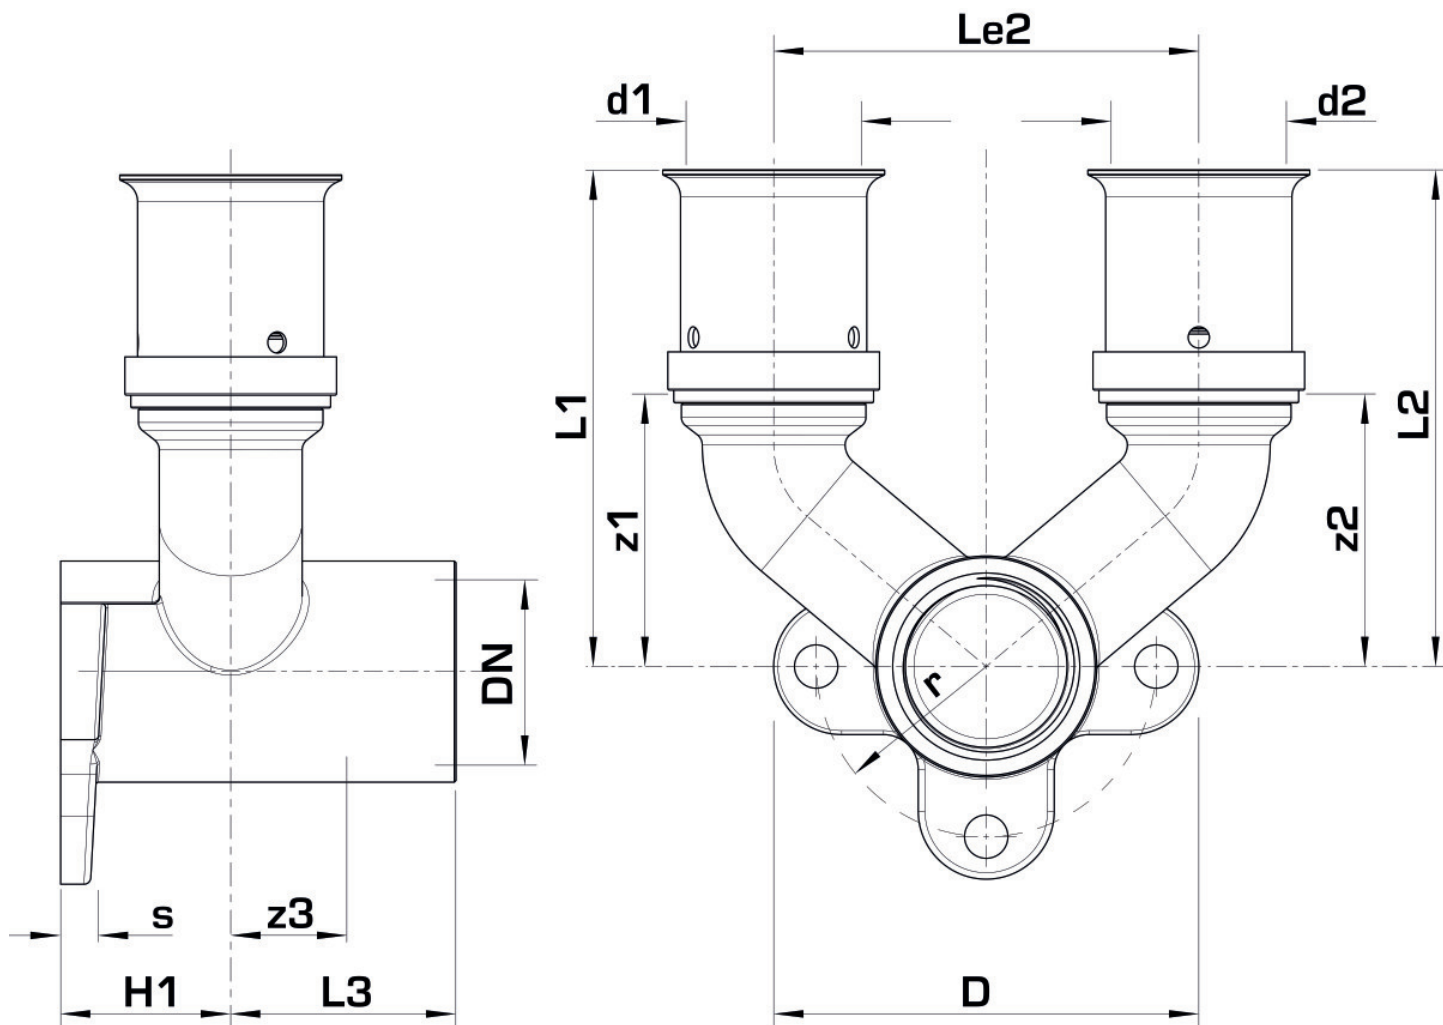

KELOX

KMU477 KELOX-ULTRAX double U wall bracket fitting with female thread 16x1/2"

71254B2B

Areas of application

Press-fit double-U wall bracket fitting with female thread made from non-porous metallised brass, including support sleeves with O-rings and stainless steel press-fit sleeves, "leak before pressed"

Overall height:

1/2" - 46mm

DO NOT screw in threaded pipes and cast iron fittings!

Approvals:

Specifications

Article information

port 1	Pressing socket
design	Continuously right-angled
press contour	U

Technical properties

maximum working pressure at 20 ° C	10 bar
------------------------------------	--------

Product information

VPE1	10,00 SA1
VPE2	50,00 KT1
weight	0,246 KGM
text	KELOX-ULTRAX double U wall bracket fitting with female thread
INTRNR	74122000
main material group	KELOX
material group	KELOX-ULTRAX metal fittings
code	KMU477

Art. No	label	d1 mm	L1 mm	L2 mm	L3 mm	z1 mm	z2 mm	z3 mm
71254B2B	16x1/2"	16	57	27	26,5	35	10	25,5