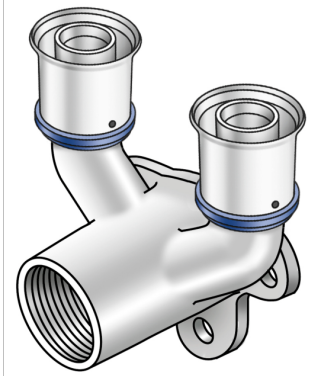

KELOX

KMU477 KELOX-ULTRAX double U wall bracket fitting with female thread 16x1/2"

71254B2B

Areas of application

Press-fit double-U wall bracket fitting with female thread made from non-porous metallised brass, including support sleeves with O-rings and stainless steel press-fit sleeves, "leak before pressed"

Overall height:

1/2" - 46mm

DO NOT screw in threaded pipes and cast iron fittings!

Approvals:

Specifications

Article information

port 1	Pressing socket
design	Continuously right-angled
press contour	U

Technical properties

maximum working pressure at 20 ° C	10 bar
------------------------------------	--------

Product information

VPE1	10,00 SA1
VPE2	50,00 KT1
weight	0,246 KGM
text	KELOX-ULTRAX double U wall bracket fitting with female thread
INTRNR	74122000
main material group	KELOX
material group	KELOX-ULTRAX metal fittings
code	KMU477

Art. No	label	d1 mm	L1 mm	L2 mm	L3 mm	z1 mm	z2 mm	z3 mm
71254B2B	16x1/2"	16	57	27	26,5	35	10	25,5