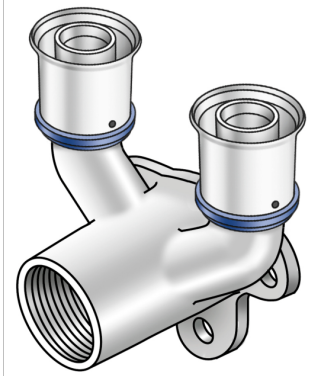

KELOX

KMU477 KELOX-ULTRAX double U wall bracket fitting with female thread 25x1/2"

71254E2E

Areas of application

Press-fit double-U wall bracket fitting with female thread made from non-porous metallised brass, including support sleeves with O-rings and stainless steel press-fit sleeves, "leak before pressed"

Overall height:

1/2" - 46mm

DO NOT screw in threaded pipes and cast iron fittings!

Approvals:

Specifications

Article information

port 1	Pressing socket
design	Continuously right-angled
press contour	U

Technical properties

maximum working pressure at 20 ° C	10 bar
------------------------------------	--------

Product information

VPE1	4,00 SA1
VPE2	32,00 KT1
weight	0,360 KGM
text	KELOX-ULTRAX double U wall bracket fitting with female thread
INTRNR	74122000
main material group	KELOX
material group	KELOX-ULTRAX metal fittings
code	KMU477

Art. No	label	d1 mm	L1 mm	L2 mm	L3 mm	z1 mm	z2 mm	z3 mm
71254E2E	25x1/2"	25	75	27	26,5	44	11	25,5