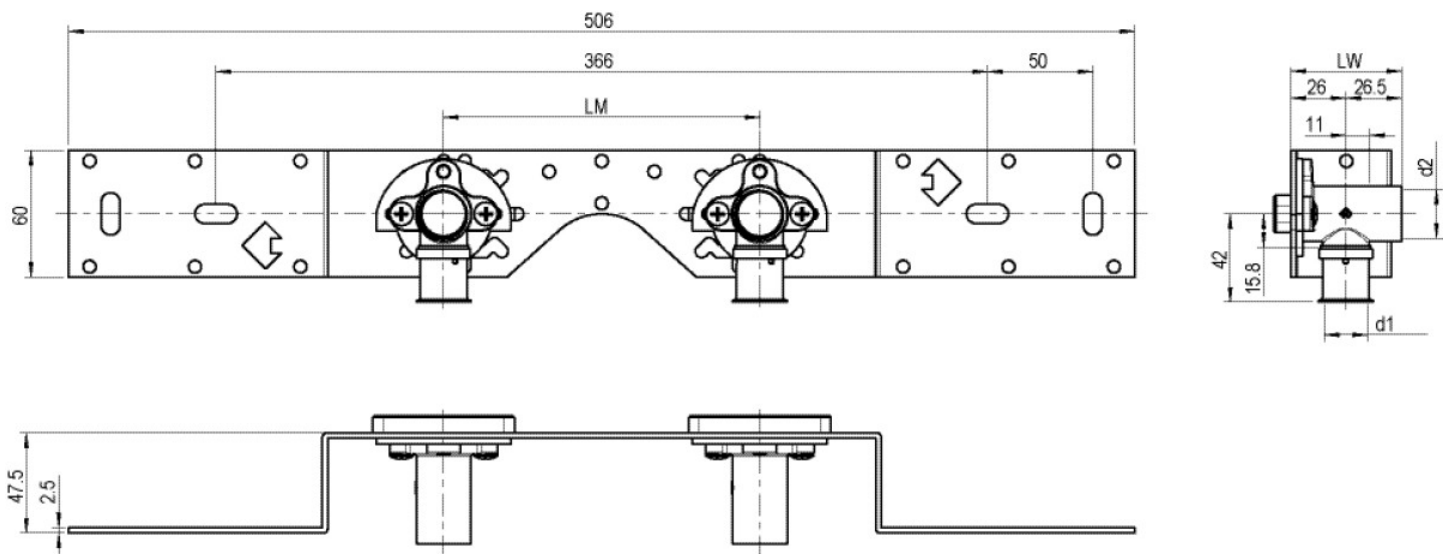

KELOX

KMU485 KELOX-ULTRAX connection set 16x1/2" 15cm

71266B02

Areas of application

With KMU480 wall bracket fitting elbow 90°, sound-insulated, stopper, metal mount, plugs and fastening elements

DO NOT screw in any threaded pipes and cast iron fittings!

Approvals:

KE KELIT GmbH

A 4020 Linz, Ignaz-Mayer-Straße 17, Austria, Europe

PHONE +43 (0) 50 779 E-MAIL office@kekelit.com

www.kekelit.com

Specifications

Product information

VPE1	1,00 KT1
VPE2	15,00 KT2
weight	0,919 KGM
text	KELOX-ULTRAX connection set
INTRNR	74122000
main material group	KELOX
material group	KELOX-ULTRAX metal fittings
code	KMU485