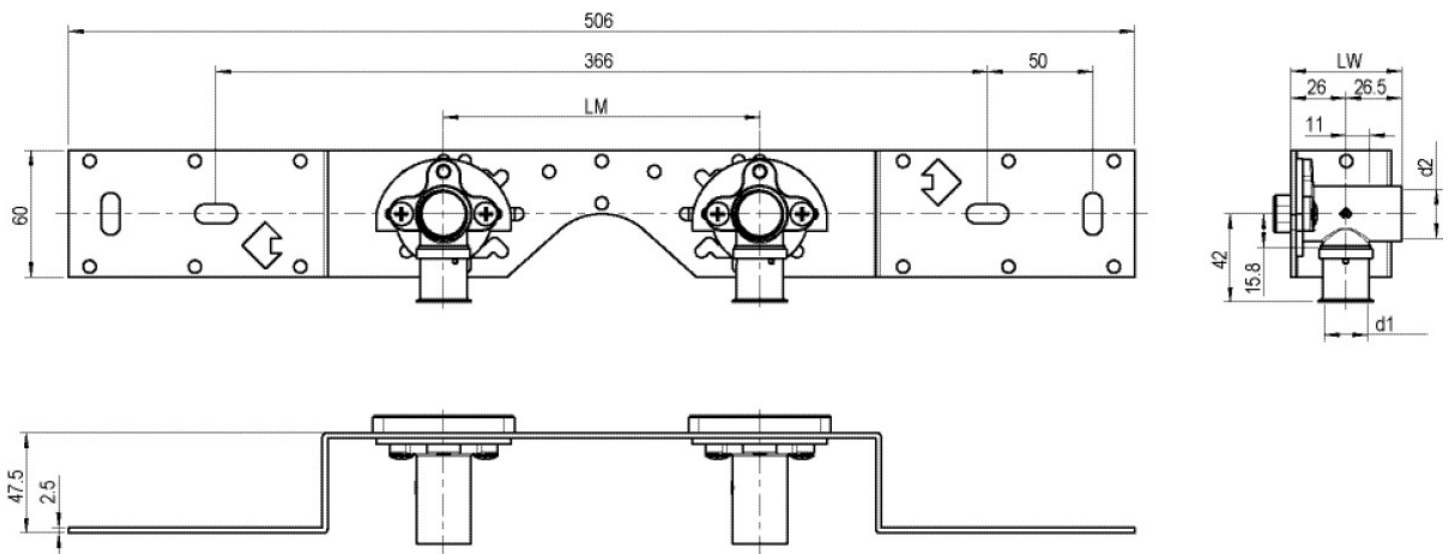

### Areas of application

With KMU480 wall bracket fitting elbow 90°, sound-insulated, stopper, metal mount, plugs and fastening elements

DO NOT screw in any threaded pipes and cast iron fittings!

## Product information

VPE1	1,00 KT1
VPE2	15,00 KT2
weight	0,893 KGM
text	KELOX-ULTRAX connection set
INTRNR	74122000
main material group	KELOX
material group	KELOX-ULTRAX metal fittings
code	KMU485

Art. No