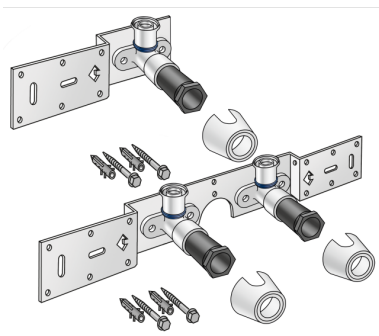

## KMU485 KELOX-ULTRAX connection set 16x1/2" 8-10cm

71262B02

### Areas of application

With KMU480 wall bracket fitting elbow 90°, sound-insulated, stopper, metal mount, plugs and fastening elements

DO NOT screw in any threaded pipes and cast iron fittings!

## Product information

VPE1	1,00 KT1
VPE2	15,00 KT2
weight	0,893 KGM
text	KELOX-ULTRAX connection set
INTRNR	74122000
main material group	KELOX
material group	KELOX-ULTRAX metal fittings
code	KMU485

Art. No