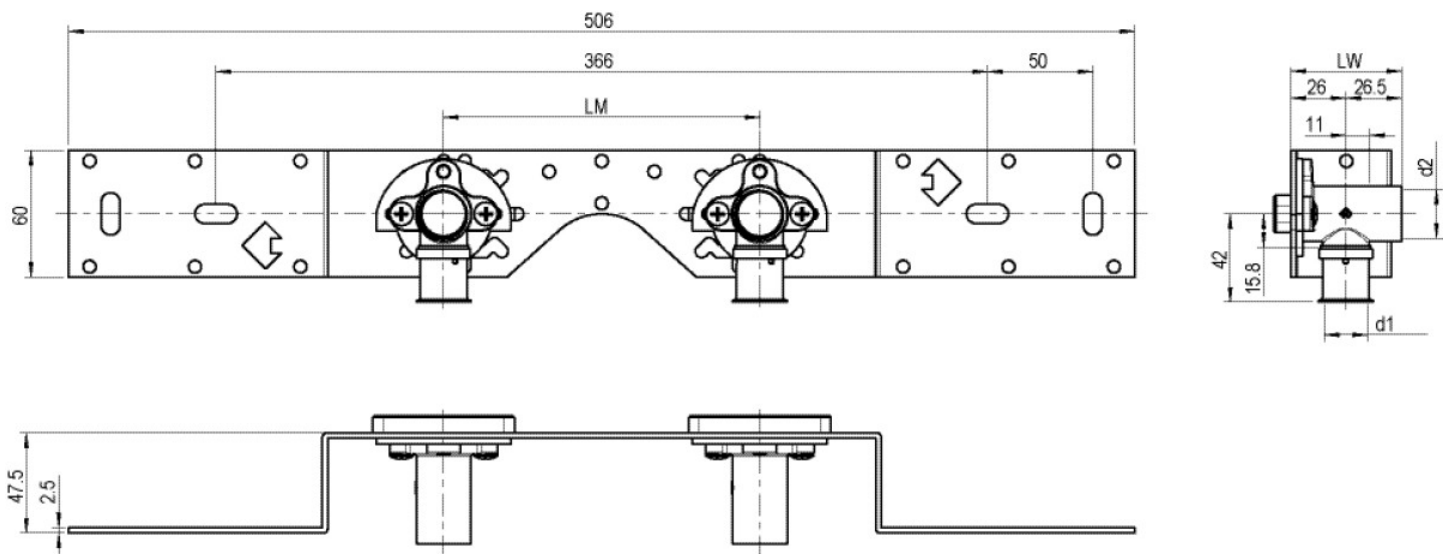

KELOX

KMU485 KELOX-ULTRAX connection set 20x1/2" 15cm

71266D02

Areas of application

With KMU480 wall bracket fitting elbow 90°, sound-insulated, stopper, metal mount, plugs and fastening elements

DO NOT screw in any threaded pipes and cast iron fittings!

Approvals:

KE KELIT GmbH

A 4020 Linz, Ignaz-Mayer-Straße 17, Austria, Europe

PHONE +43 (0) 50 779 E-MAIL office@kekelit.com

www.kekelit.com

Specifications

Product information

VPE1	1,00 KT1
VPE2	15,00 KT2
weight	0,939 KGM
text	KELOX-ULTRAX connection set
INTRNR	74122000
main material group	KELOX
material group	KELOX-ULTRAX metal fittings
code	KMU485