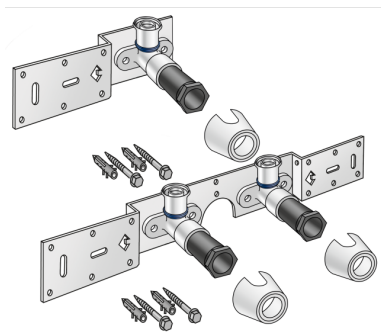

KELOX

KMU485 KELOX-ULTRAX connection set 20x1/2" single conn.

71261D02

Areas of application

With KMU480 wall bracket fitting elbow 90°, sound-insulated, stopper, metal mount, plugs and fastening elements

DO NOT screw in any threaded pipes and cast iron fittings!

Approvals:

KE KELIT GmbH

A 4020 Linz, Ignaz-Mayer-Straße 17, Austria, Europe

PHONE +43 (0) 50 779 E-MAIL office@kekelit.com

www.kekelit.com

Specifications

Product information

VPE1	1,00 KT1
VPE2	15,00 KT2
weight	0,476 KGM
text	KELOX-ULTRAX connection set
INTRNR	74122000
main material group	KELOX
material group	KELOX-ULTRAX metal fittings
code	KMU485

Art. No

label

71261D02

20x1/2" single conn.

KE KELIT GmbH

A 4020 Linz, Ignaz-Mayer-Straße 17, Austria, Europe

PHONE +43 (0) 50 779 E-MAIL office@kekELIT.com

www.kekELIT.com