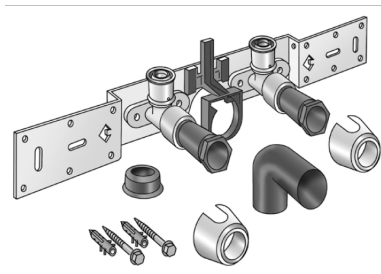

KELOX

KMU485SB KELOX-ULTRAX connection set with elbow 16x1/2" 8-10cm

71264B02

Areas of application

With KMU480 wall bracket fitting elbow 90°, sound-insulated; stopper, metal mount, plugs and fastening elements, incl. elbow for connecting to trap d50mm and galvanised nipple d30
DO NOT screw in any threaded pipes and cast iron fittings!

Approvals:

KE KELIT GmbH

A 4020 Linz, Ignaz-Mayer-Straße 17, Austria, Europe

PHONE +43 (0) 50 779 E-MAIL office@kekelit.com

www.kekelit.com

Specifications

Product information	
VPE1	1,00 KT1
VPE2	15,00 KT2
weight	1,034 KGM
text	KELOX-ULTRAX connection set with elbow
INTRNR	74122000
main material group	KELOX
material group	KELOX-ULTRAX metal fittings
code	KMU485SB