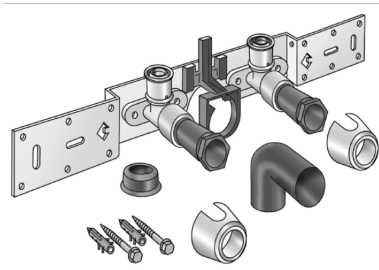

KELOX

KMU485SB KELOX-ULTRAX connection set with elbow 16x1/2" 8-10cm

71264B02

Areas of application

With KMU480 wall bracket fitting elbow 90°, sound-insulated; stopper, metal mount, plugs and fastening elements, incl. elbow for connecting to trap d50mm and galvanised nipple d30
DO NOT screw in any threaded pipes and cast iron fittings!

Approvals:

Specifications

Product information	
VPE1	1,00 KT1
VPE2	15,00 KT2
weight	1,033 KGM
text	KELOX-ULTRAX connection set with elbow
INTRNR	74122000
main material group	KELOX
material group	KELOX-ULTRAX metal fittings
code	KMU485SB