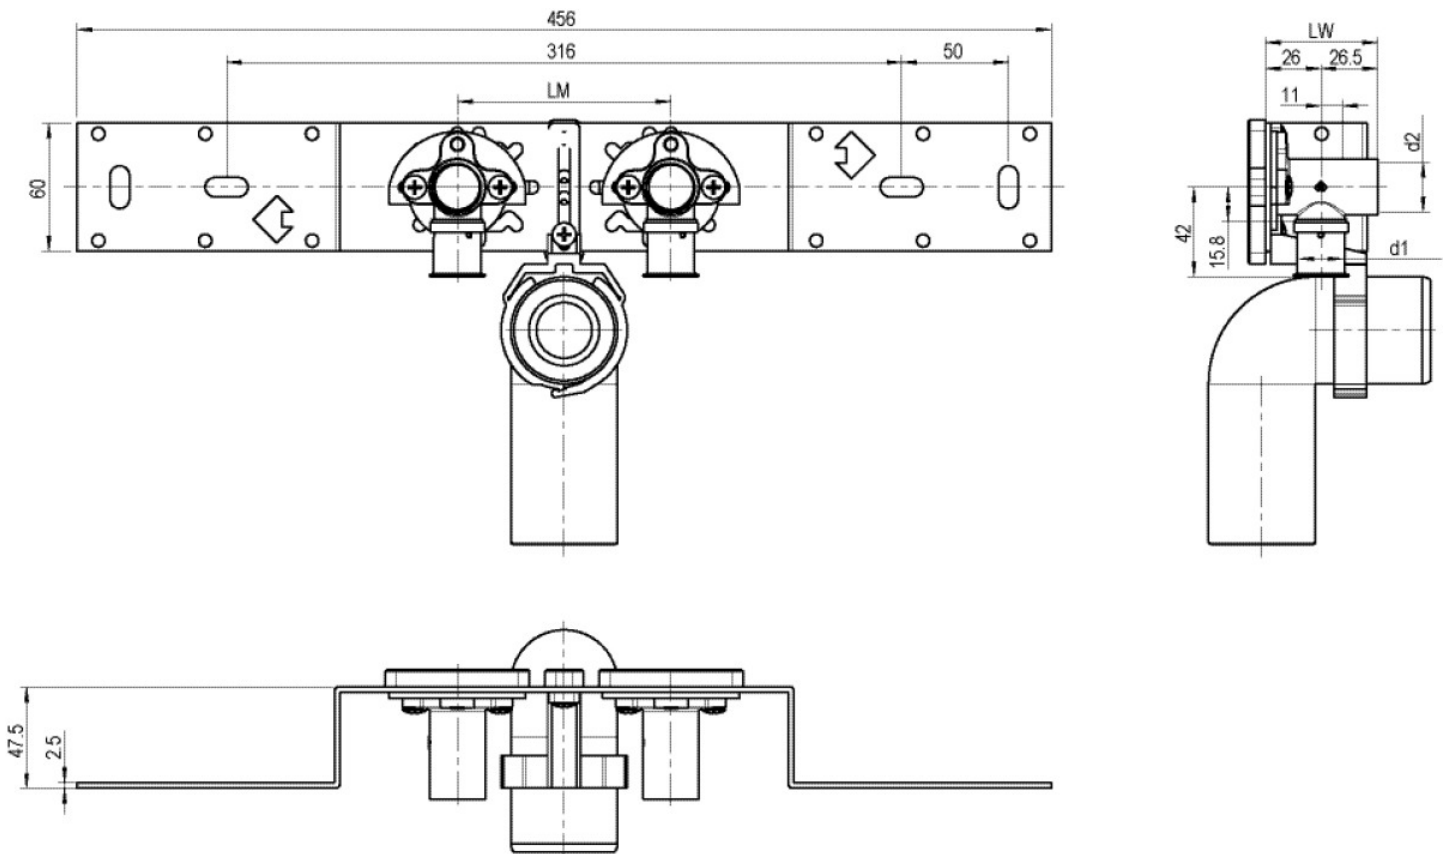

KELOX

KMU485SB KELOX-ULTRAX connection set with elbow 16x1/2" 8-10cm

71264B02

Areas of application

With KMU480 wall bracket fitting elbow 90°, sound-insulated; stopper, metal mount, plugs and fastening elements, incl. elbow for connecting to trap d50mm and galvanised nipple d30
DO NOT screw in any threaded pipes and cast iron fittings!

Approvals:

Specifications

Product information	
VPE1	1,00 KT1
VPE2	15,00 KT2
weight	1,033 KGM
text	KELOX-ULTRAX connection set with elbow
INTRNR	74122000
main material group	KELOX
material group	KELOX-ULTRAX metal fittings
code	KMU485SB

Art. No

label

71264B02

16x1/2" 8-10cm