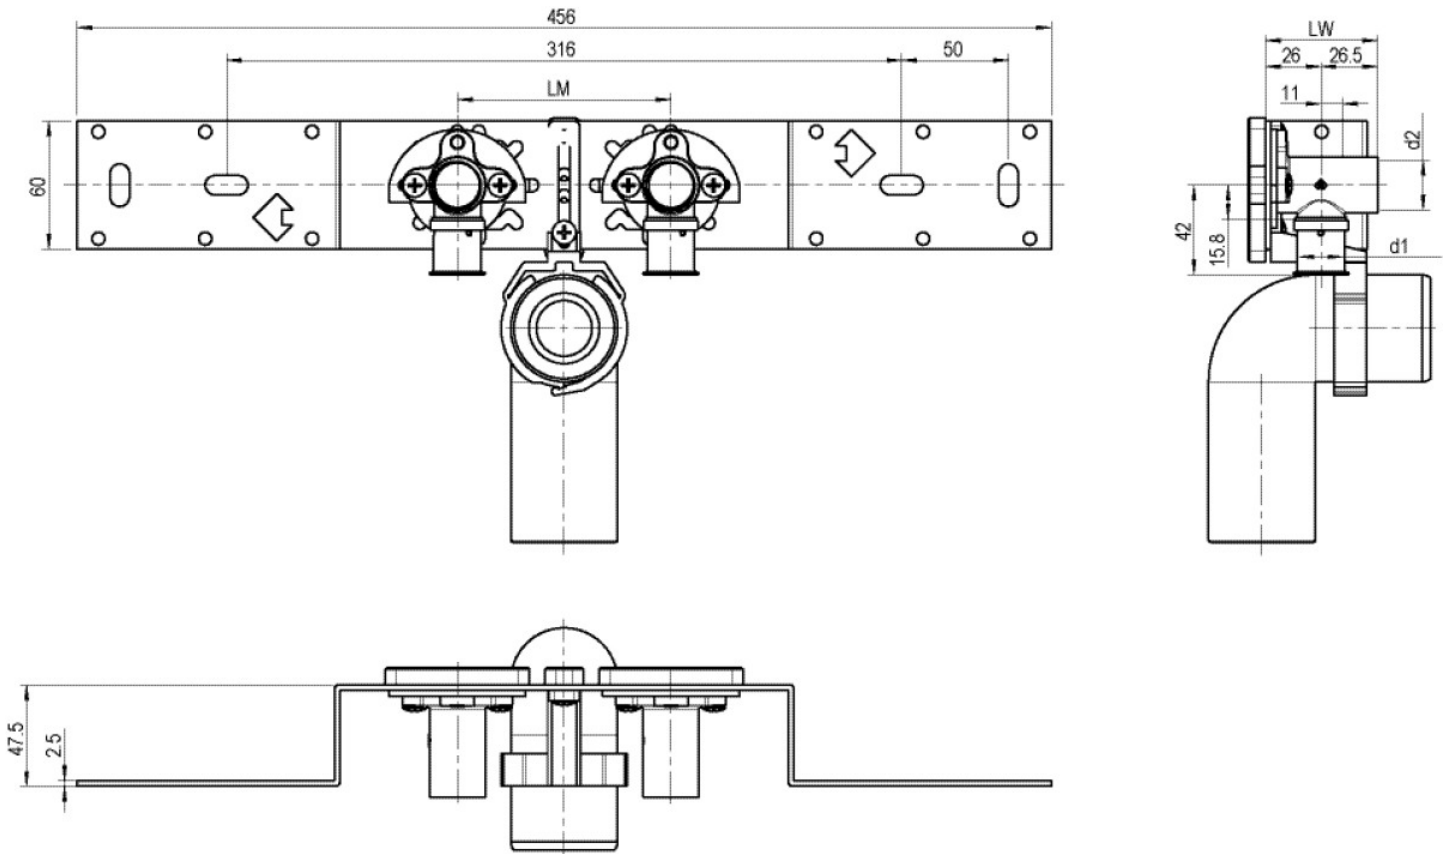

KELOX

KMU485SB KELOX-ULTRAX connection set with elbow 16x1/2" 8-10cm

71264B02

Areas of application

With KMU480 wall bracket fitting elbow 90°, sound-insulated; stopper, metal mount, plugs and fastening elements, incl. elbow for connecting to trap d50mm and galvanised nipple d30
DO NOT screw in any threaded pipes and cast iron fittings!

Approvals:

KE KELIT GmbH

A 4020 Linz, Ignaz-Mayer-Straße 17, Austria, Europe

PHONE +43 (0) 50 779 E-MAIL office@kekelit.com

www.kekelit.com

Specifications

Product information	
VPE1	1,00 KT1
VPE2	15,00 KT2
weight	1,034 KGM
text	KELOX-ULTRAX connection set with elbow
INTRNR	74122000
main material group	KELOX
material group	KELOX-ULTRAX metal fittings
code	KMU485SB

Art. No	label
71264B02	16x1/2" 8-10cm