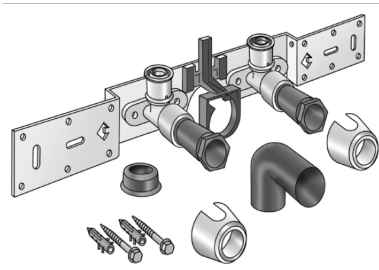

KELOX

KMU485SB KELOX-ULTRAX connection set with elbow 20x1/2" 8-10cm

71264D02

Areas of application

With KMU480 wall bracket fitting elbow 90°, sound-insulated; stopper, metal mount, plugs and fastening elements, incl. elbow for connecting to trap d50mm and galvanised nipple d30
DO NOT screw in any threaded pipes and cast iron fittings!

Approvals:

KE KELIT GmbH

A 4020 Linz, Ignaz-Mayer-Straße 17, Austria, Europe

PHONE +43 (0) 50 779 E-MAIL office@kekelit.com

www.kekelit.com

Specifications

Product information	
VPE1	1,00 KT1
VPE2	15,00 KT2
weight	1,054 KGM
text	KELOX-ULTRAX connection set with elbow
INTRNR	74122000
main material group	KELOX
material group	KELOX-ULTRAX metal fittings
code	KMU485SB