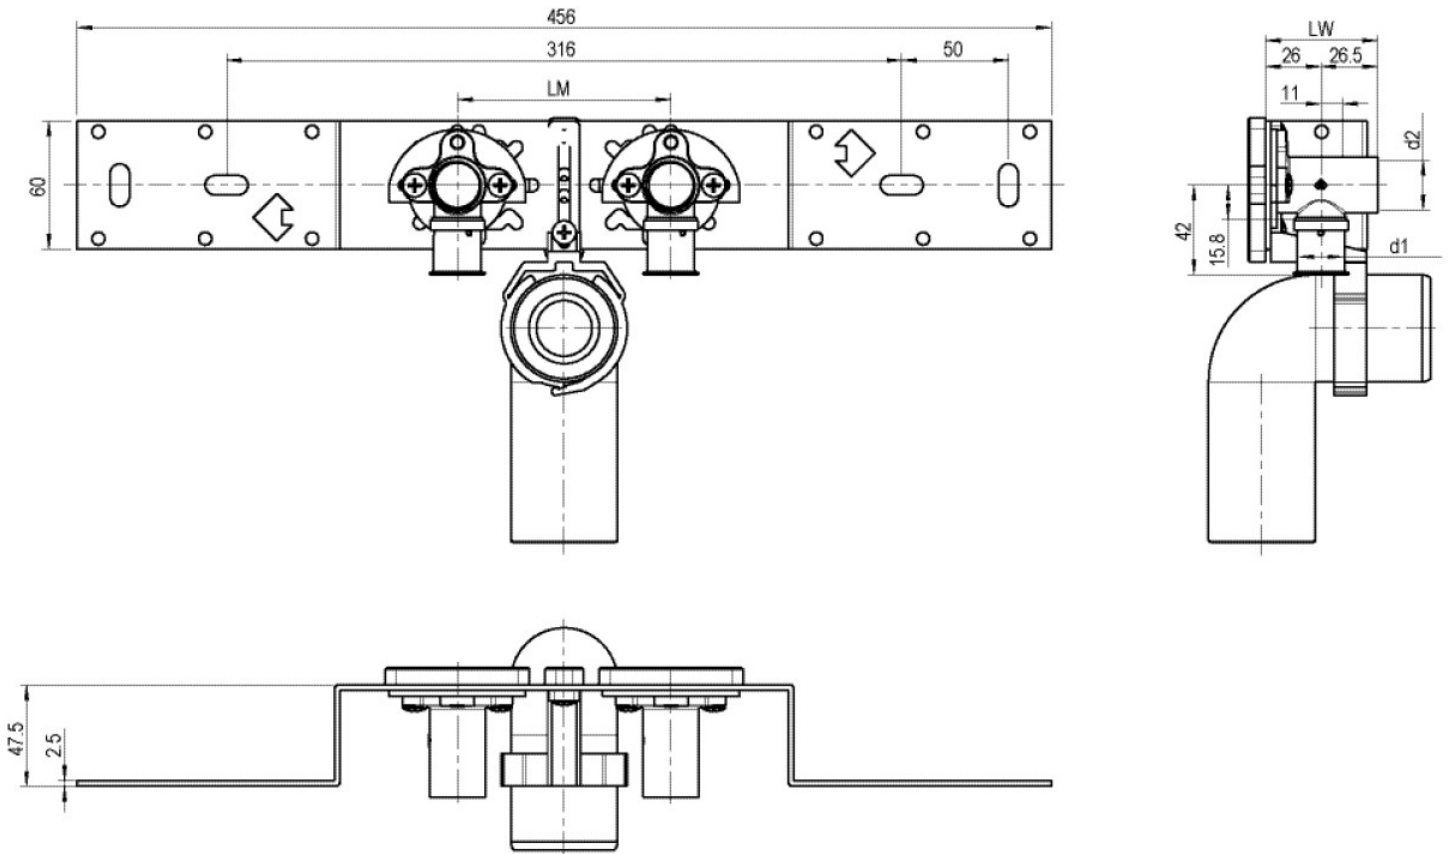

KELOX

KMU485SB KELOX-ULTRAX connection set with elbow 20x1/2" 8-10cm

71264D02

Areas of application

With KMU480 wall bracket fitting elbow 90°, sound-insulated; stopper, metal mount, plugs and fastening elements, incl. elbow for connecting to trap d50mm and galvanised nipple d30
DO NOT screw in any threaded pipes and cast iron fittings!

Approvals:

KE KELIT GmbH

A 4020 Linz, Ignaz-Mayer-Straße 17, Austria, Europe

PHONE +43 (0) 50 779 E-MAIL office@kekelit.com

www.kekelit.com

Specifications

Product information	
VPE1	1,00 KT1
VPE2	15,00 KT2
weight	1,054 KGM
text	KELOX-ULTRAX connection set with elbow
INTRNR	74122000
main material group	KELOX
material group	KELOX-ULTRAX metal fittings
code	KMU485SB

Art. No	label
71264D02	20x1/2" 8-10cm