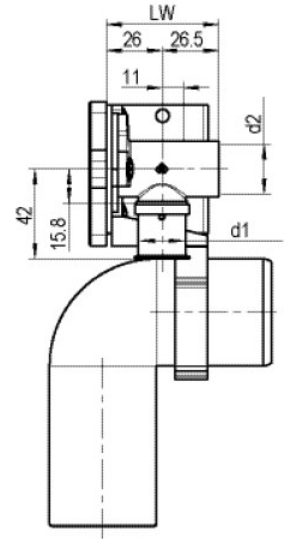

KELOX

KMU485SB KELOX-ULTRAX connection set with elbow 20x1/2" 15cm

71268D02

Areas of application

With KMU480 wall bracket fitting elbow 90°, sound-insulated; stopper, metal mount, plugs and fastening elements, incl. elbow for connecting to trap d50mm and galvanised nipple d30
DO NOT screw in any threaded pipes and cast iron fittings!

Approvals:

Specifications

Product information	
VPE1	1,00 KT1
VPE2	15,00 KT2
weight	1,079 KGM
text	KELOX-ULTRAX connection set with elbow
INTRNR	74122000
main material group	KELOX
material group	KELOX-ULTRAX metal fittings
code	KMU485SB

Art. No	label
71268D02	20x1/2" 15cm

KE KELIT GmbH
 A 4020 Linz, Ignaz-Mayer-Straße 17, Austria, Europe
PHONE +43 (0) 50 779 **E-MAIL** office@kekelit.com
 www.kekelit.com