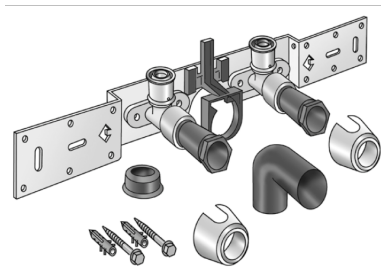

## KMU485SB KELOX-ULTRAX connection set with elbow 20x1/2" 15cm

71268D02

### Areas of application

With KMU480 wall bracket fitting elbow 90°, sound-insulated; stopper, metal mount, plugs and fastening elements, incl. elbow for connecting to trap d50mm and galvanised nipple d30  
DO NOT screw in any threaded pipes and cast iron fittings!

# Specifications

Product information	
VPE1	1,00 KT1
VPE2	15,00 KT2
weight	1,080 KGM
text	KELOX-ULTRAX connection set with elbow
INTRNR	74122000
main material group	KELOX
material group	KELOX-ULTRAX metal fittings
code	KMU485SB