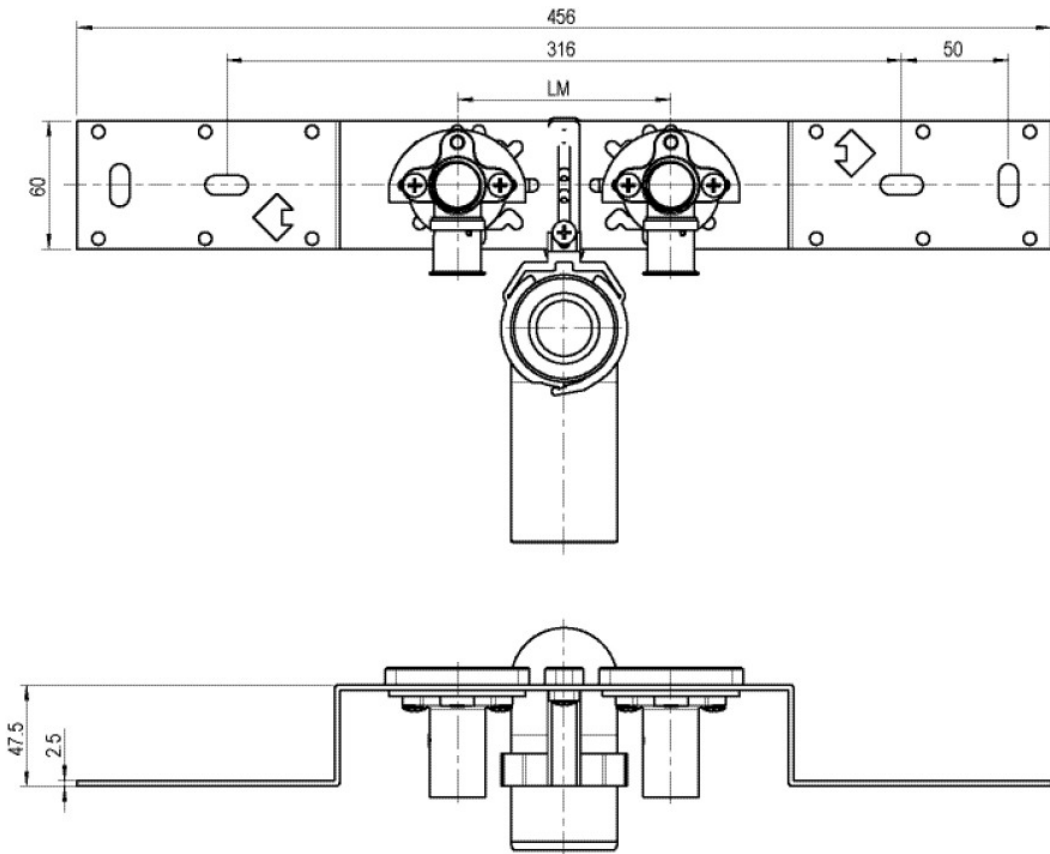

KELOX

KMU485SB KELOX-ULTRAX connection set with elbow 20x1/2" 15cm

71268D02

Areas of application

With KMU480 wall bracket fitting elbow 90°, sound-insulated; stopper, metal mount, plugs and fastening elements, incl. elbow for connecting to trap d50mm and galvanised nipple d30
DO NOT screw in any threaded pipes and cast iron fittings!

Approvals:

Specifications

Product information	
VPE1	1,00 KT1
VPE2	15,00 KT2
weight	1,079 KGM
text	KELOX-ULTRAX connection set with elbow
INTRNR	74122000
main material group	KELOX
material group	KELOX-ULTRAX metal fittings
code	KMU485SB

Art. No	label
71268D02	20x1/2" 15cm

KE KELIT GmbH
 A 4020 Linz, Ignaz-Mayer-Straße 17, Austria, Europe
PHONE +43 (0) 50 779 **E-MAIL** office@kekelit.com
 www.kekelit.com