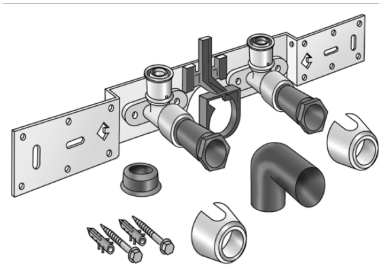

KELOX

KMU485SB KELOX-ULTRAX connection set with elbow 20x1/2" 15cm

71268D02

Areas of application

With KMU480 wall bracket fitting elbow 90°, sound-insulated; stopper, metal mount, plugs and fastening elements, incl. elbow for connecting to trap d50mm and galvanised nipple d30
DO NOT screw in any threaded pipes and cast iron fittings!

Approvals:

Specifications

Product information	
VPE1	1,00 KT1
VPE2	15,00 KT2
weight	1,079 KGM
text	KELOX-ULTRAX connection set with elbow
INTRNR	74122000
main material group	KELOX
material group	KELOX-ULTRAX metal fittings
code	KMU485SB