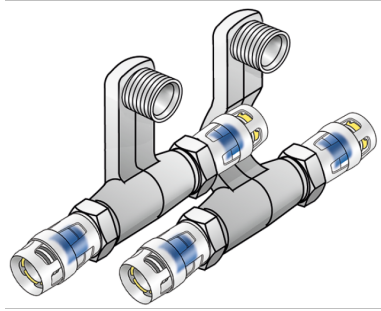

KELOX

KMP435 KELOX-PROTEC SL connection set 16x1/2"x16

73155BB2

Areas of application

Skirting board radiator connecting set with PROTEC press-fit adapters; made of non-porous metallised brass, incl. support sleeves with O-rings, withdrawal barriers and a protector ring as an insertion locking device with 1/2" male thread radiator connections

Approvals:

Specifications

Article information

port 1	Plug-in sleeve
port 2	Plug-in sleeve
execution	Miscellaneous

Product information

VPE1	1,00 SA1
VPE2	10,00 KT1
weight	0,911 KGM
text	KELOX-PROTEC SL connection set
INTRNR	74122000
main material group	KELOX
material group	KELOX-PROtec pushfittings
code	KMP435

Art. No	label	d5 Inche	d6 Inche	d1 mm	d2 mm	d3 mm	d4 mm	L1 mm	L2 mm	L3 mm	L4 mm	z1 mm	z2 mm	z3 mm	z4 mm	h mm
7315E	16x16	1/2" (15)	1/2" (15)	16	16	16	16	43	95	95	43	10	63	63	10	95