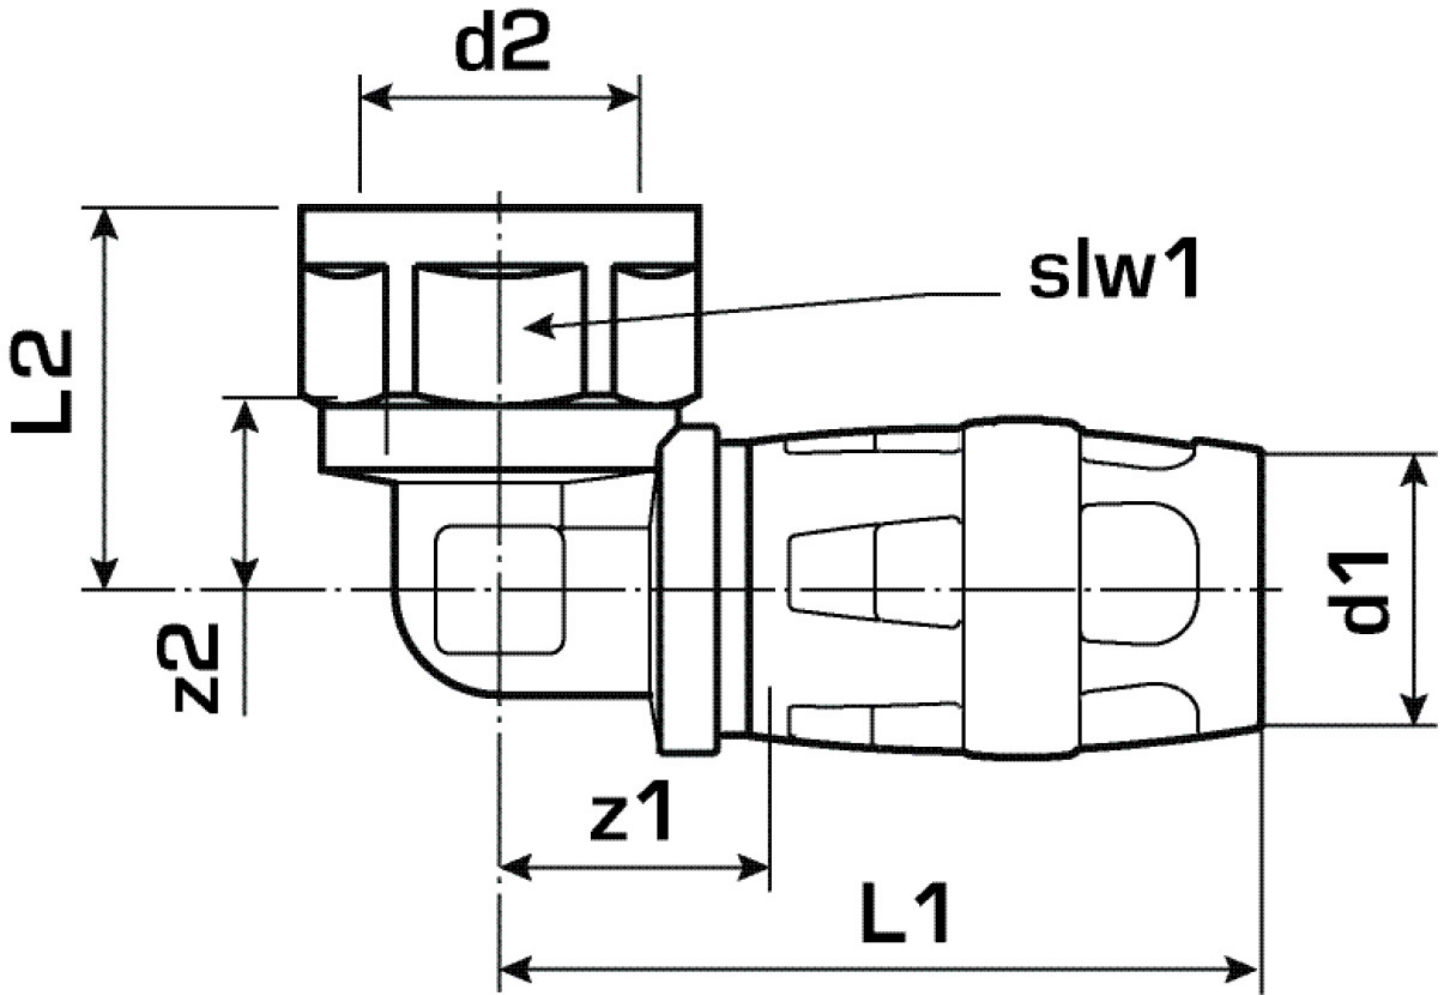

KELOX

KMP467 KELOX-PROTEC elbow adapter 90° female 20x1/2"

73216D02

Areas of application

Plug-in elbow adapter with female thread, made of dezincification-resistant brass (DZR); support sleeves, O-rings, withdrawal barriers and protector ring as insertion locking device
DO NOT screw in any threaded pipes and cast iron fittings!

Approvals:

Specifications

Article information

port 1	Plug-in
port 2	Female thread cylindrical BSPT-Rp (ISO 7-1)
design	Knee
angle	90 °

Technical properties

maximum working pressure at 20 ° C	10 bar
------------------------------------	--------

Product information

VPE1	10,00 SA1
VPE2	120,00 KT1
weight	0,108 KGM
text	KELOX-PROTEC elbow adapter 90° female
INTRNR	74122000
main material group	KELOX
material group	KELOX-PROtec pushfittings
code	KMP467

Art. No	label	d1 mm	L1 mm	L2 mm	z1 mm	z2 mm	slw1 mm
73216D02	20x1/2"	20	51	29	18	18	24