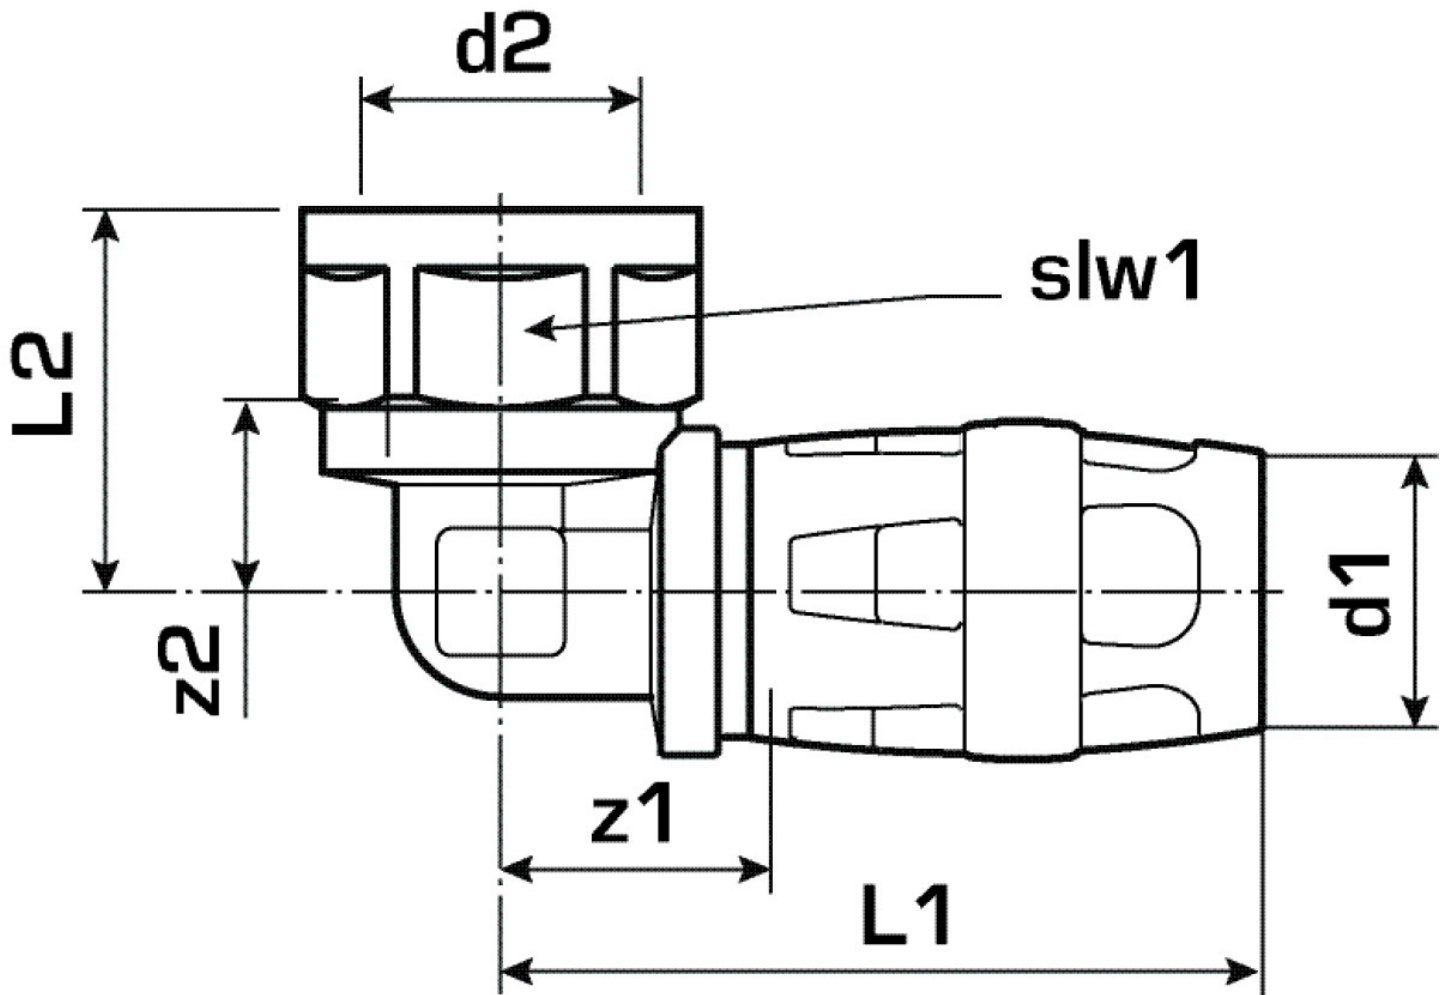

KELOX

KMP467 KELOX-PROTEC elbow adapter 90° female 25x3/4"

73216E04

Areas of application

Plug-in elbow adapter with female thread, made of dezincification-resistant brass (DZR); support sleeves, O-rings, withdrawal barriers and protector ring as insertion locking device
DO NOT screw in any threaded pipes and cast iron fittings!

Approvals:

KE KELIT GmbH

A 4020 Linz, Ignaz-Mayer-Straße 17, Austria, Europe

PHONE +43 (0) 50 779 E-MAIL office@kekelit.com

www.kekelit.com

Specifications

Article information

port 1	Plug-in
port 2	Female thread cylindrical BSPT-Rp (ISO 7-1)
design	Knee
angle	90 °

Technical properties

maximum working pressure at 20 ° C	10 bar
------------------------------------	--------

Product information

VPE1	10,00 SA1
VPE2	90,00 KT1
weight	0,187 KGM
text	KELOX-PROTEC elbow adapter 90° female
INTRNR	74122000
main material group	KELOX
material group	KELOX-PROtec pushfittings
code	KMP467

Art. No	label	d1 mm	L1 mm	L2 mm	z1 mm	z2 mm	slw1 mm
73216E04	25x3/4"	25	61	34,5	22	18	30