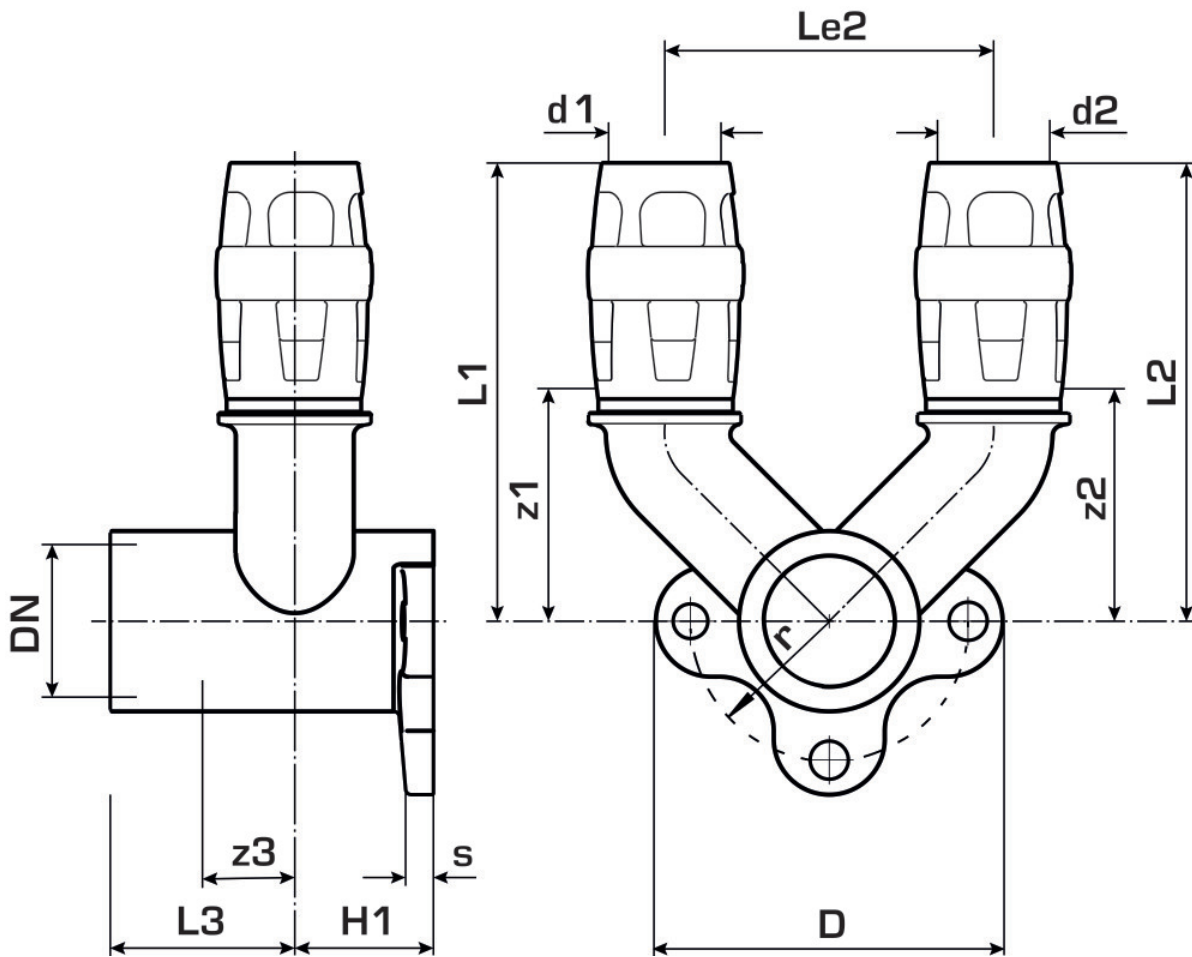

KELOX

KMP477 KELOX-PROTEC double U wall bracket fitting female 16x1/2"

73254B2B

Areas of application

Double U wall bracket fitting with female thread, made of dezincification-resistant brass (DZR), incl. support sleeves, O-rings, withdrawal barriers and a protector ring as an insertion locking device

Overall height: 1/2" - 46 mm

DO NOT screw in threaded pipes and cast iron fittings!

Approvals:

Specifications

Article information

port 1	Plug-in
port 2	Plug-in
port 3	Female thread metric
execution	Miscellaneous
design	Continuously right-angled

Technical properties

maximum working pressure at 20 ° C	10 bar
------------------------------------	--------

Product information

VPE1	10,00 SA1
VPE2	50,00 KT1
weight	0,254 KGM
text	KELOX-PROTEC double U wall bracket fitting female
INTRNR	74122000
main material group	KELOX
material group	KELOX-PROtec pushfittings
code	KMP477

Art. No	label	d3	d1 mm	d2 mm	d3	d1 mm	L1 mm	L2 mm	L3 mm	z1	z2	z3	z1 mm	z2 mm	z3 mm
73254	16x1/2	1/2" (15)	16	16	26.5	16	66	26	27	31.5	31.5	9	34	9	8,5