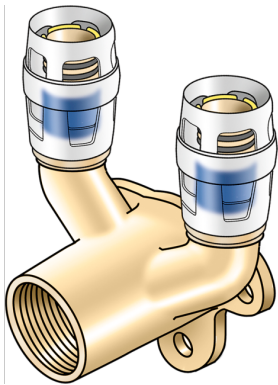

KELOX

KMP477 KELOX-PROTEC double U wall bracket fitting female 16x1/2"

73254B2B

Areas of application

Double U wall bracket fitting with female thread, made of dezincification-resistant brass (DZR), incl. support sleeves, O-rings, withdrawal barriers and a protector ring as an insertion locking device

Overall height: 1/2" - 46 mm

DO NOT screw in threaded pipes and cast iron fittings!

Approvals:

Specifications

Article information

port 1	Plug-in
port 2	Plug-in
port 3	Female thread metric
execution	Miscellaneous
design	Continuously right-angled

Technical properties

maximum working pressure at 20 ° C	10 bar
------------------------------------	--------

Product information

VPE1	10,00 SA1
VPE2	50,00 KT1
weight	0,254 KGM
text	KELOX-PROTEC double U wall bracket fitting female
INTRNR	74122000
main material group	KELOX
material group	KELOX-PROtec pushfittings
code	KMP477