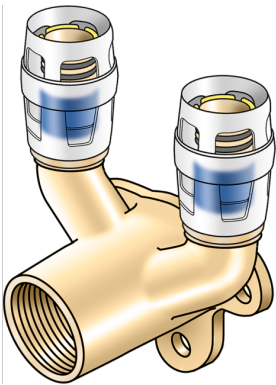

## KMP477 KELOX-PROTEC double U wall bracket fitting female 20x1/2"

73254D2D

### Areas of application

Double U wall bracket fitting with female thread, made of dezincification-resistant brass (DZR), incl. support sleeves, O-rings, withdrawal barriers and a protector ring as an insertion locking device

Overall height: 1/2" - 46 mm

DO NOT screw in threaded pipes and cast iron fittings!