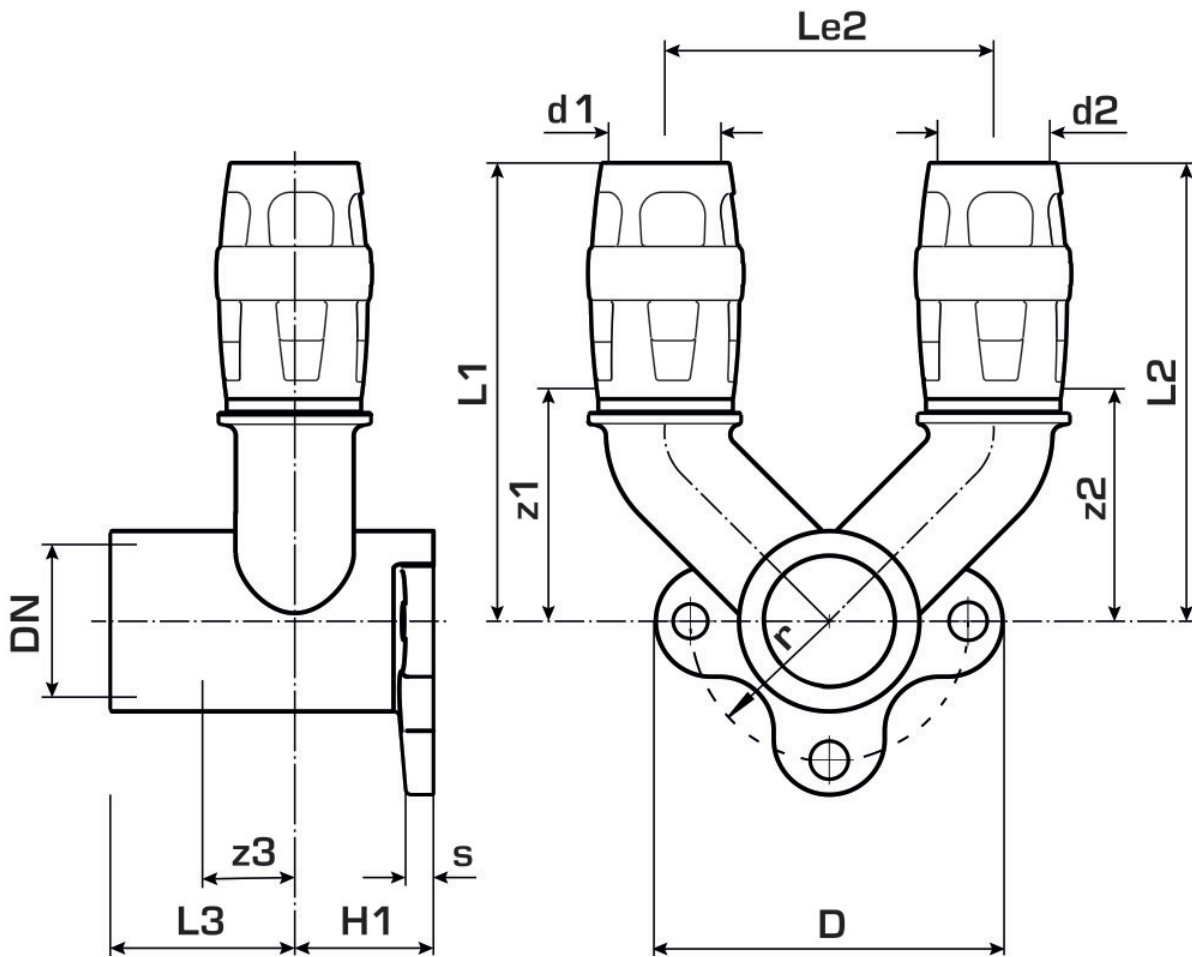

### Areas of application

Double U wall bracket fitting with female thread, made of dezincification-resistant brass (DZR), incl. support sleeves, O-rings, withdrawal barriers and a protector ring as an insertion locking device

Overall height: 1/2" - 46 mm

DO NOT screw in threaded pipes and cast iron fittings!

## Article information

port 1	Plug-in
port 2	Plug-in
port 3	Female thread metric
execution	Miscellaneous
design	Continuously right-angled

Art. No	label	d3	d1 mm	d2 mm	d3	d1 mm	L1 mm	L2 mm	L3 mm	z1	z2	z3	z1 mm	z2 mm	z3 mm
73254	20x1/2	1/2" (15)	20	20	26.5	20	68	26	27	31.5	31.5	9	34	10	8,5