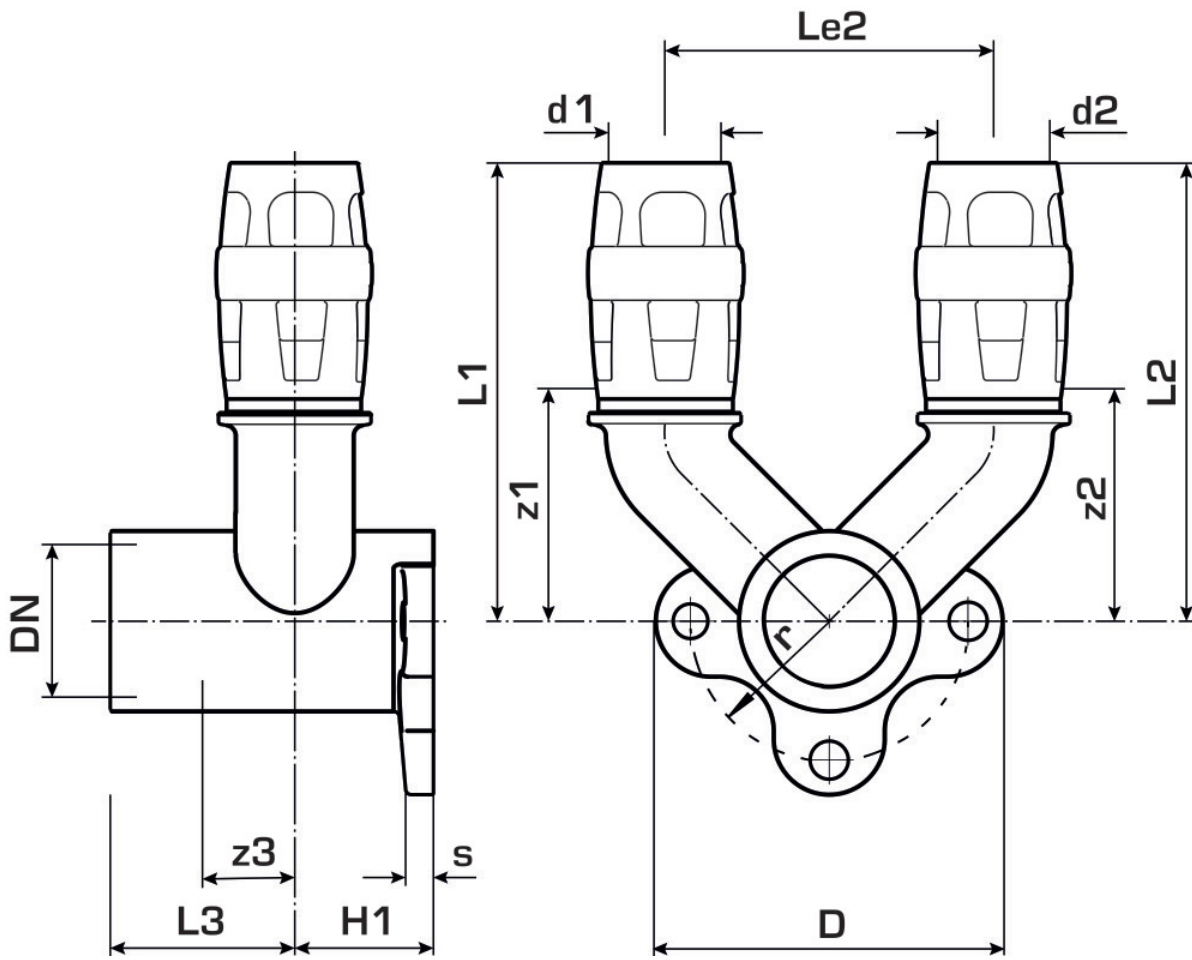

KELOX

KMP477 KELOX-PROTEC double U wall bracket fitting female 25x1/2"

73254E2E

Areas of application

Double U wall bracket fitting with female thread, made of dezincification-resistant brass (DZR), incl. support sleeves, O-rings, withdrawal barriers and a protector ring as an insertion locking device

Overall height: 1/2" - 46 mm

DO NOT screw in threaded pipes and cast iron fittings!

Approvals:

Specifications

Article information

port 1	Plug-in
design	Continuously right-angled

Technical properties

maximum working pressure at 20 ° C	10 bar
------------------------------------	--------

Product information

VPE1	4,00 SA1
VPE2	32,00 KT1
weight	0,375 KGM
text	KELOX-PROTEC double U wall bracket fitting female
INTRNR	74122000
main material group	KELOX
material group	KELOX-PROtec pushfittings
code	KMP477

Art. No	label	d1 mm	L1 mm	L2 mm	L3 mm	z1 mm	z2 mm	z3 mm
73254E2E	25x1/2"	25	86	27	27	44	11	30