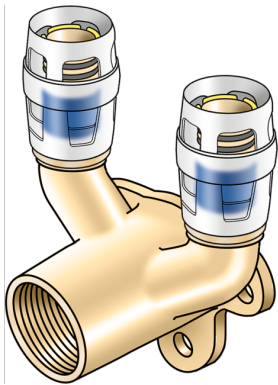

KELOX

KMP477 KELOX-PROTEC double U wall bracket fitting female 25x1/2"

73254E2E

Areas of application

Double U wall bracket fitting with female thread, made of dezincification-resistant brass (DZR), incl. support sleeves, O-rings, withdrawal barriers and a protector ring as an insertion locking device

Overall height: 1/2" - 46 mm

DO NOT screw in threaded pipes and cast iron fittings!

Approvals:

Specifications

Article information

port 1	Plug-in
design	Continuously right-angled

Technical properties

maximum working pressure at 20 ° C	10 bar
------------------------------------	--------

Product information

VPE1	4,00 SA1
VPE2	32,00 KT1
weight	0,375 KGM
text	KELOX-PROTEC double U wall bracket fitting female
INTRNR	74122000
main material group	KELOX
material group	KELOX-PROtec pushfittings
code	KMP477