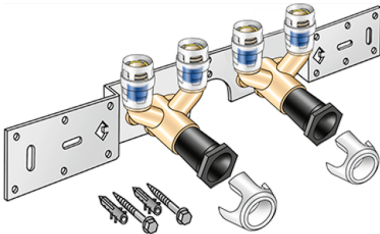

KELOX

KMP487 KELOX-PROTEC double U connection set 16/16x1/2" 15cm

73276B02

Areas of application

With KMP477 double U wall bracket fitting, sound-insulated, stopper, metal mount, plugs and fastening elements

DO NOT screw in any threaded pipes and cast iron fittings!

Approvals:

KE KELIT GmbH

A 4020 Linz, Ignaz-Mayer-Straße 17, Austria, Europe

PHONE +43 (0) 50 779 E-MAIL office@kekelit.com

www.kekelit.com

Specifications

Article information

port 1 Einsteck (Push-Fitting)

Product information

VPE1	1,00 KT1
VPE2	15,00 KT2
weight	1,171 KGM
text	KELOX-PROTEC double U connection set
INTRNR	74122000
main material group	KELOX
material group	KELOX-PROtec pushfittings
code	KMP487