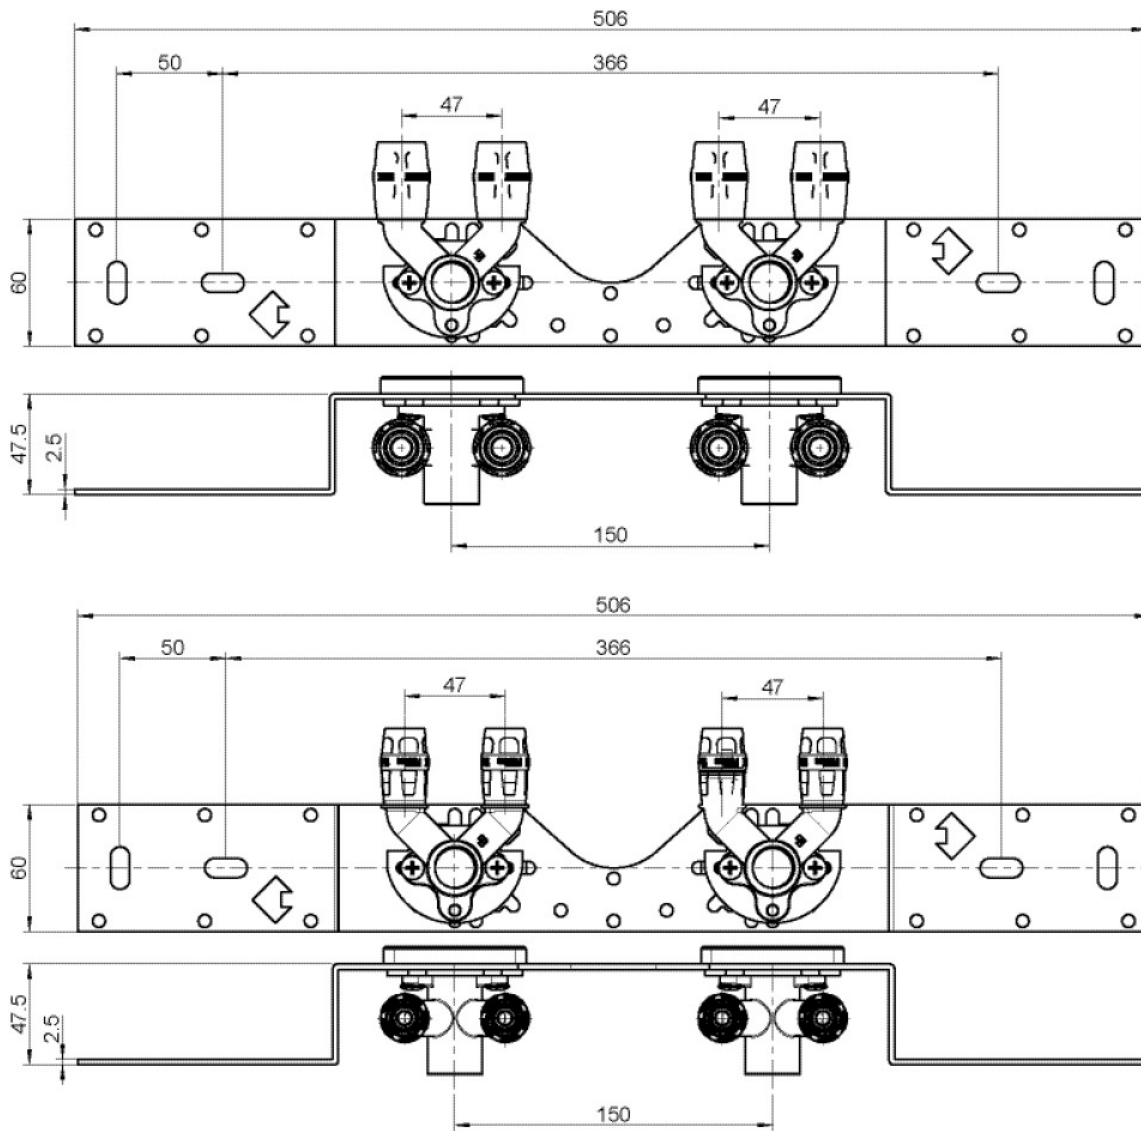

KELOX

KMP487 KELOX-PROTEC double U connection set 16/16x1/2" 15cm

73276B02

Areas of application

With KMP477 double U wall bracket fitting, sound-insulated, stopper, metal mount, plugs and fastening elements

Article information

port 1 Einsteck (Push-Fitting)

Product information

VPE1	1,00 KT1
VPE2	15,00 KT2
weight	1,171 KGM
text	KELOX-PROTEC double U connection set
INTRNR	74122000
main material group	KELOX
material group	KELOX-PROtec pushfittings
code	KMP487

Art. No	label
73276B02	16/16x1/2" 15cm