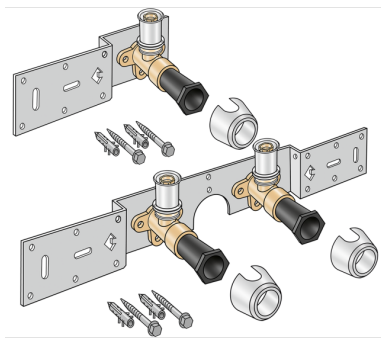

KELOX

KMW485 KELOX-ULTRAX-W connection set 16x1/2" single connection

71461B02

Areas of application

With KMW480 wall bracket fitting elbow 90°, sound-insulated, stopper, metal mount, plugs and fastening elements

DO NOT screw in any threaded pipes and cast iron fittings!

Approvals:

KE KELIT GmbH

A 4020 Linz, Ignaz-Mayer-Straße 17, Austria, Europe

PHONE +43 (0) 50 779 E-MAIL office@kekelit.com

www.kekelit.com

Specifications

Product information	
VPE1	1,00 KT1
VPE2	15,00 KT2
weight	0,485 KGM
text	KELOX-ULTRAX-W connection set
INTRNR	74122000
main material group	KELOX
code	KMW485

Art. No	label
71461B02	16x1/2" single connection