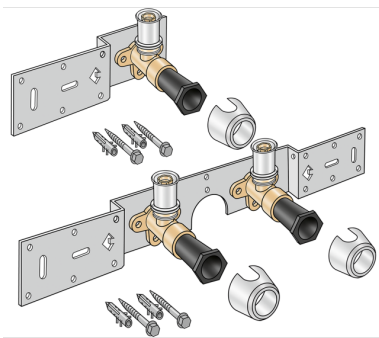

KELOX

KMW485 KELOX-ULTRAX-W connection set 16x1/2" 15cm

71466B02

Areas of application

With KMW480 wall bracket fitting elbow 90°, sound-insulated, stopper, metal mount, plugs and fastening elements

DO NOT screw in any threaded pipes and cast iron fittings!

Approvals:

KE KELIT GmbH

A 4020 Linz, Ignaz-Mayer-Straße 17, Austria, Europe

PHONE +43 (0) 50 779 E-MAIL office@kekelit.com

www.kekelit.com

Specifications

Product information	
VPE1	1,00 KT1
VPE2	15,00 KT2
weight	0,957 KGM
text	KELOX-ULTRAX-W connection set
INTRNR	74122000
main material group	KELOX
code	KMW485