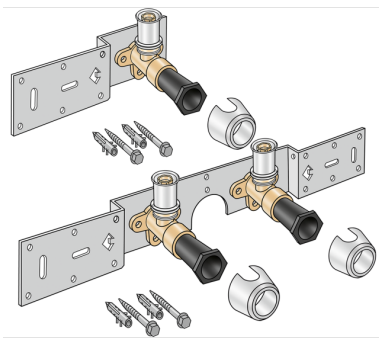

KELOX

KMW485 KELOX-ULTRAX-W connection set 20x1/2" single conn.

71461D02

Areas of application

With KMW480 wall bracket fitting elbow 90°, sound-insulated, stopper, metal mount, plugs and fastening elements

DO NOT screw in any threaded pipes and cast iron fittings!

Approvals:

KE KELIT GmbH

A 4020 Linz, Ignaz-Mayer-Straße 17, Austria, Europe

PHONE +43 (0) 50 779 E-MAIL office@kekelit.com

www.kekelit.com

Specifications

Product information	
VPE1	1,00 KT1
VPE2	15,00 KT2
weight	0,494 KGM
text	KELOX-ULTRAX-W connection set
INTRNR	74122000
main material group	KELOX
code	KMW485

Art. No	label
71461D02	20x1/2" single conn.