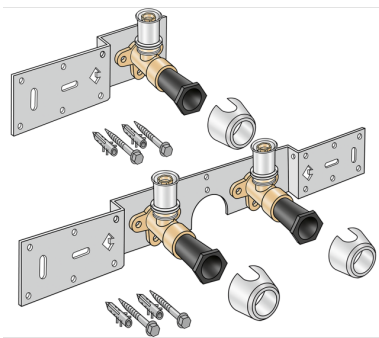

KELOX

KMW485 KELOX-ULTRAX-W connection set 20x1/2" 8-10cm

71462D02

Areas of application

With KMW480 wall bracket fitting elbow 90°, sound-insulated, stopper, metal mount, plugs and fastening elements

DO NOT screw in any threaded pipes and cast iron fittings!

Approvals:

KE KELIT GmbH

A 4020 Linz, Ignaz-Mayer-Straße 17, Austria, Europe

PHONE +43 (0) 50 779 E-MAIL office@kekelit.com

www.kekelit.com

Specifications

Product information	
VPE1	1,00 KT1
VPE2	15,00 KT2
weight	0,797 KGM
text	KELOX-ULTRAX-W connection set
INTRNR	74122000
main material group	KELOX
code	KMW485