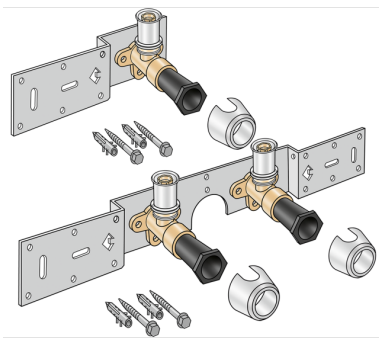

KELOX

KMW485 KELOX-ULTRAX-W connection set 20x1/2" 15cm

71466D02

Areas of application

With KMW480 wall bracket fitting elbow 90°, sound-insulated, stopper, metal mount, plugs and fastening elements

DO NOT screw in any threaded pipes and cast iron fittings!

Approvals:

KE KELIT GmbH

A 4020 Linz, Ignaz-Mayer-Straße 17, Austria, Europe

PHONE +43 (0) 50 779 E-MAIL office@kekelit.com

www.kekelit.com

Specifications

Product information	
VPE1	1,00 KT1
VPE2	15,00 KT2
weight	0,975 KGM
text	KELOX-ULTRAX-W connection set
INTRNR	74122000
main material group	KELOX
code	KMW485