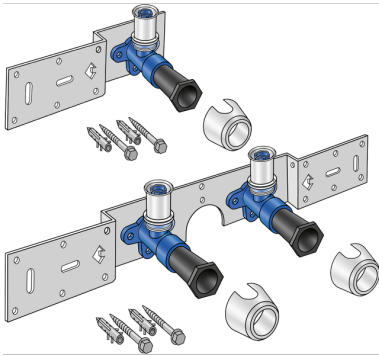

KELOX

KWW485 ?KELOX-WINDOW-W connection set 16x1/2" single connection

72461B02

Areas of application

?With zeta value-optimised KWW480 90° elbow wall bracket fitting, sound-insulated, plug, metal bracket, anchors and fasteners, "leak before pressed" audible leakage signal at air-pressure testing
DO NOT screw in threaded pipes and cast iron fittings!
DO NOT use liquid sealants!

Approvals:

Specifications

Product information		
VPE1		1,00 KT1
VPE2		15,00 KT2
weight		0,419 KGM
text		?KELOX-WINDOW-W connection set
INTRNR		39174000
main material group		KELOX
code		KWW485

Art. No	label	d1 mm
72461B02	16x1/2" single connection	16