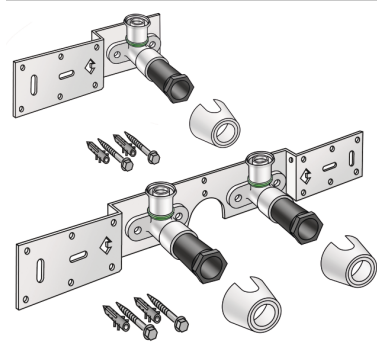

## SMX485 STEELOX connection set 16x1/2" single connection

57261B02

### Areas of application

With SMX480 wall bracket fitting elbow 90°, sound-insulated, stopper, metal mount, plugs and fastening elements

DO NOT screw in any threaded pipes and cast iron fittings!