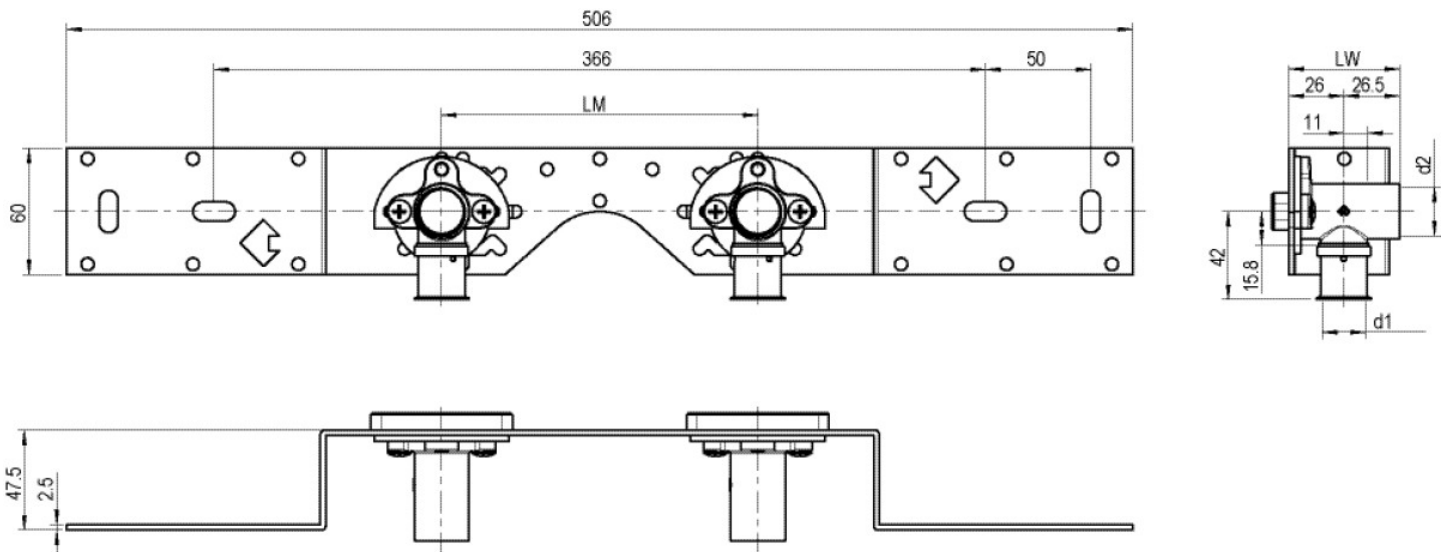

### Areas of application

With SMX480 wall bracket fitting elbow 90°, sound-insulated, stopper, metal mount, plugs and fastening elements

DO NOT screw in any threaded pipes and cast iron fittings!

## Product information

|        |                         |
|--------|-------------------------|
| VPE1   | 1,00 KT1                |
| VPE2   | 15,00 KT2               |
| weight | 0,925 KGM               |
| text   | ?STEELOX connection set |
| INTRNR | 74122000                |
| code   | SMX485                  |