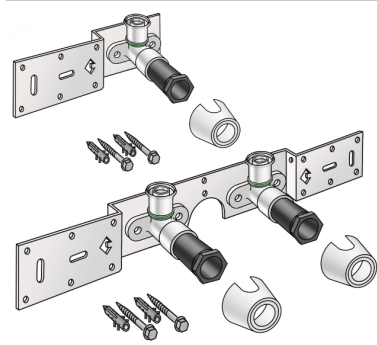

## SMX485 STEELOX connection set 16x1/2" 8-10cm

57262B02

### Areas of application

With SMX480 wall bracket fitting elbow 90°, sound-insulated, stopper, metal mount, plugs and fastening elements

DO NOT screw in any threaded pipes and cast iron fittings!