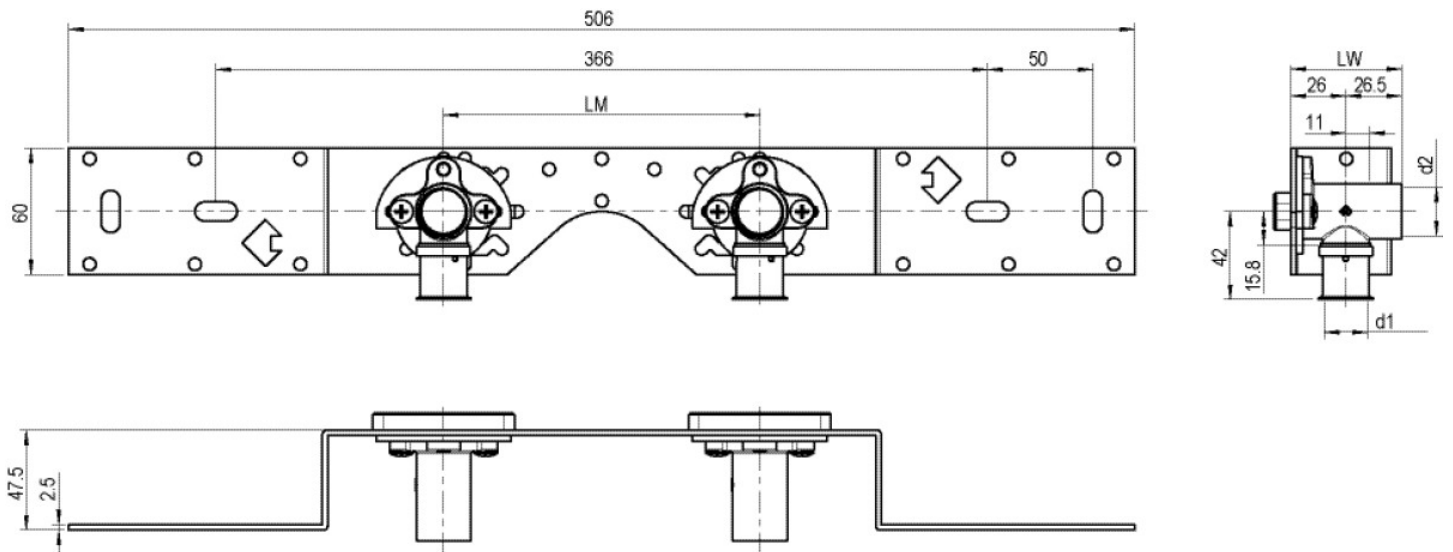

STEELOX

SMX485 STEELOX connection set 16x1/2"
15cm

57266B02

Areas of application

With SMX480 wall bracket fitting elbow 90°, sound-insulated, stopper, metal mount, plugs and fastening elements

DO NOT screw in any threaded pipes and cast iron fittings!

Product information

| | |
|--------|-------------------------|
| VPE1 | 1,00 KT1 |
| VPE2 | 15,00 KT2 |
| weight | 0,951 KGM |
| text | ?STEELOX connection set |
| INTRNR | 74122000 |
| code | SMX485 |

| Art. No | label | d1 mm |
|----------|--------------|-------|
| 57266B02 | 16x1/2" 15cm | 16 |

KE KELIT GmbH

A 4020 Linz, Ignaz-Mayer-Straße 17, Austria, Europe

PHONE +43 (0) 50 779 **E-MAIL** office@kekelit.com