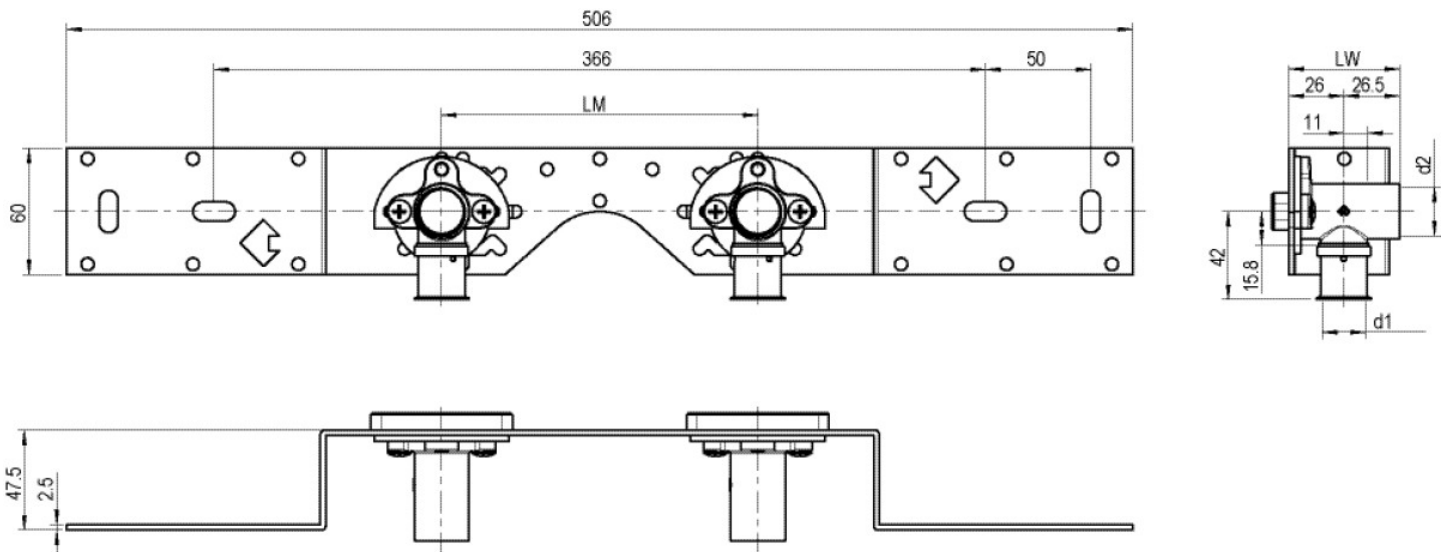

## Areas of application

With SMX480 wall bracket fitting elbow 90°, sound-insulated, stopper, metal mount, plugs and fastening elements

DO NOT screw in any threaded pipes and cast iron fittings!

## Product information

VPE1	1,00 KT1
VPE2	15,00 KT2
weight	0,951 KGM
text	?STEELOX connection set
INTRNR	74122000
code	SMX485

Art. No	label	d1 mm
57266B02	16x1/2" 15cm	16

**KE KELIT GmbH**

A 4020 Linz, Ignaz-Mayer-Straße 17, Austria, Europe