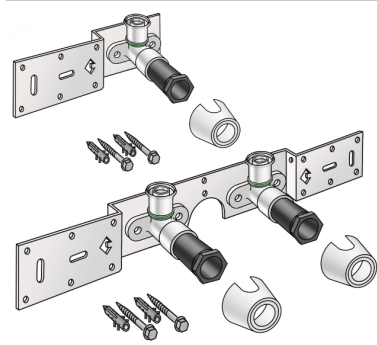

# STEELOX

SMX485 STEELOX connection set 20x1/2"  
single conn.

57261D02

## Areas of application

With SMX480 wall bracket fitting elbow 90°, sound-insulated, stopper, metal mount, plugs and fastening elements

DO NOT screw in any threaded pipes and cast iron fittings!

## Product information

VPE1	1,00 KT1
VPE2	15,00 KT2
weight	0,493 KGM
text	?STEELOX connection set
INTRNR	74122000
code	SMX485

Art. No	label	d1 mm
57261D02	20x1/2" single conn.	20

**KE KELIT GmbH**

A 4020 Linz, Ignaz-Mayer-Straße 17, Austria, Europe