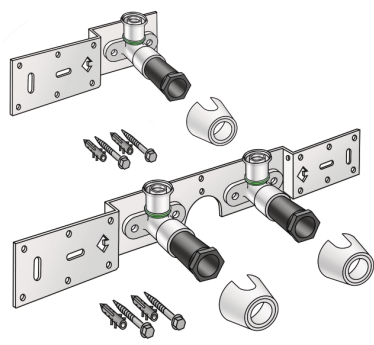

## SMX485 STEELOX connection set 20x1/2" 8-10cm

57262D02

### Areas of application

With SMX480 wall bracket fitting elbow 90°, sound-insulated, stopper, metal mount, plugs and fastening elements

DO NOT screw in any threaded pipes and cast iron fittings!