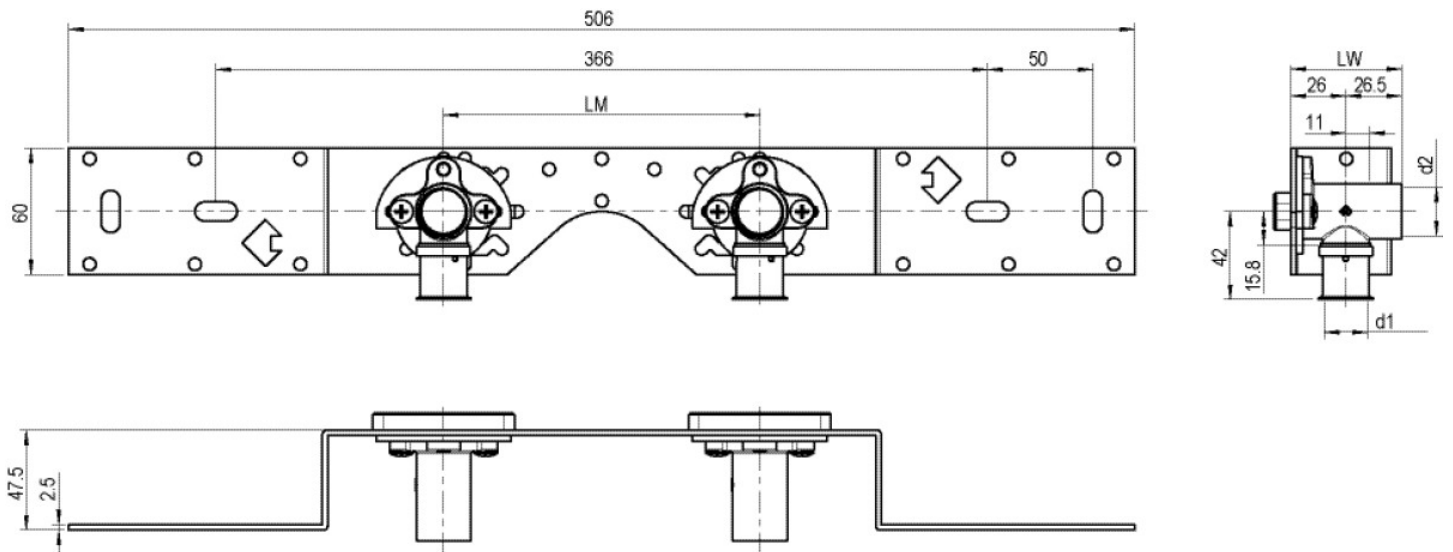

STEELOX

SMX485 STEELOX connection set 20x1/2" 15cm

57266D02

Areas of application

With SMX480 wall bracket fitting elbow 90°, sound-insulated, stopper, metal mount, plugs and fastening elements

DO NOT screw in any threaded pipes and cast iron fittings!

Product information

| | |
|--------|-------------------------|
| VPE1 | 1,00 KT1 |
| VPE2 | 15,00 KT2 |
| weight | 0,973 KGM |
| text | ?STEELOX connection set |
| INTRNR | 74122000 |
| code | SMX485 |

| Art. No | label | d1 mm |
|----------|--------------|-------|
| 57266D02 | 20x1/2" 15cm | 20 |

KE KELIT GmbH

A 4020 Linz, Ignaz-Mayer-Straße 17, Austria, Europe

PHONE +43 (0) 50 779 **E-MAIL** office@kekelit.com