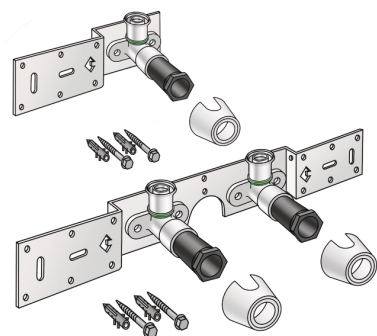

STEELOX

SMX485 STEELOX connection set 20x1/2" 15cm

57266D02

Areas of application

With SMX480 wall bracket fitting elbow 90°, sound-insulated, stopper, metal mount, plugs and fastening elements

DO NOT screw in any threaded pipes and cast iron fittings!

Approvals:

KE KELIT GmbH

A 4020 Linz, Ignaz-Mayer-Straße 17, Austria, Europe

PHONE +43 (0) 50 779 E-MAIL office@kekelit.com

www.kekelit.com

Specifications

Article information

port 1	Pressing socket
execution	Double bridge

Product information

VPE1	1,00 KT1
VPE2	15,00 KT2
weight	0,973 KGM
text	?STEELOX connection set
INTRNR	74122000
code	SMX485

Art. No	label	d1 mm
57266D02	20x1/2" 15cm	20

KE KELIT GmbH

A 4020 Linz, Ignaz-Mayer-Straße 17, Austria, Europe