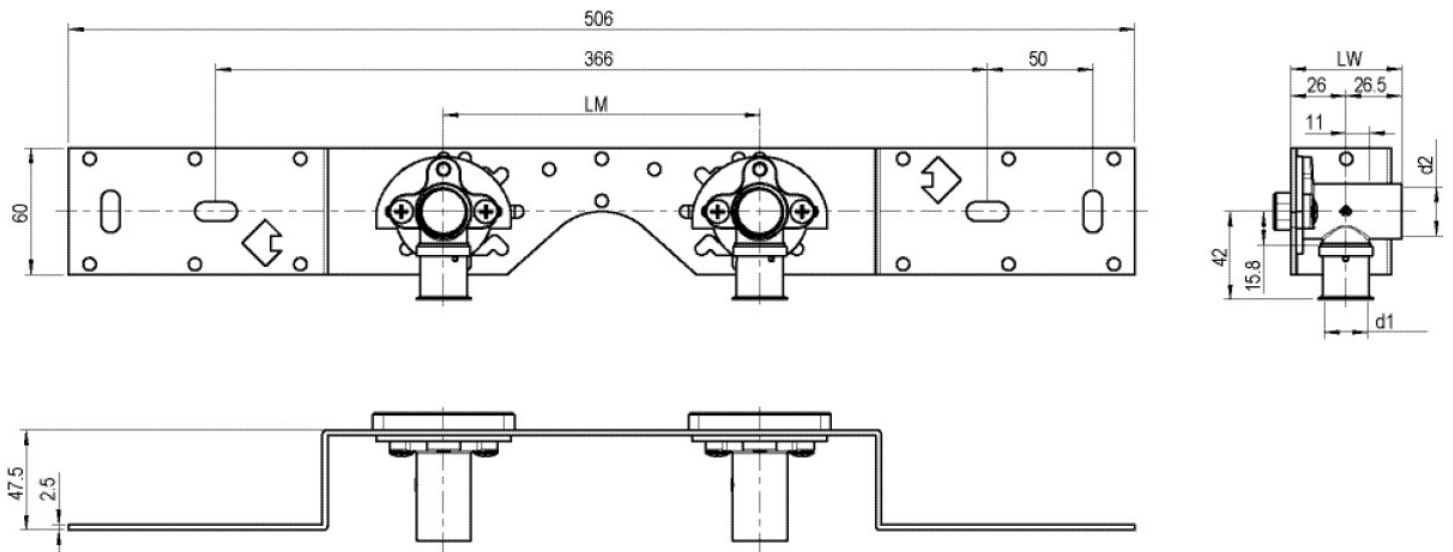

STEELOX

SMX485 STEELOX connection set 20x1/2" 15cm

57266D02

Areas of application

With SMX480 wall bracket fitting elbow 90°, sound-insulated, stopper, metal mount, plugs and fastening elements

DO NOT screw in any threaded pipes and cast iron fittings!

Product information

VPE1	1,00 KT1
VPE2	15,00 KT2
weight	0,973 KGM
text	?STEELOX connection set
INTRNR	74122000
code	SMX485

Art. No	label	d1 mm
57266D02	20x1/2" 15cm	20

KE KELIT GmbH

A 4020 Linz, Ignaz-Mayer-Straße 17, Austria, Europe