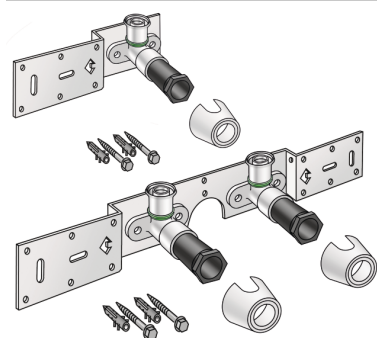

STEELOX

SMX485Z STEELOX zeta connection set 16x1/2" single connection

57291B02

Areas of application

With SMX480Z zeta value-optimised press-fit wall bracket fitting with female thread 90°, sound-insulated; stopper, metal mount, plugs and fastening elements
DO NOT screw in any threaded pipes and cast iron fittings!

Approvals:

KE KELIT GmbH

A 4020 Linz, Ignaz-Mayer-Straße 17, Austria, Europe

PHONE +43 (0) 50 779 E-MAIL office@kekelit.com

www.kekelit.com

Specifications

Article information

port 1	Gas female thread, cylindrical (BSPP)
execution	Single

Product information

VPE1	1,00 KT1
VPE2	15,00 KT2
weight	0,466 KGM
text	STEELOX zeta connection set
INTRNR	74122000
code	SMX485Z

Art. No	label	d1 mm
57291B02	16x1/2" single connection	16

KE KELIT GmbH

A 4020 Linz, Ignaz-Mayer-Straße 17, Austria, Europe