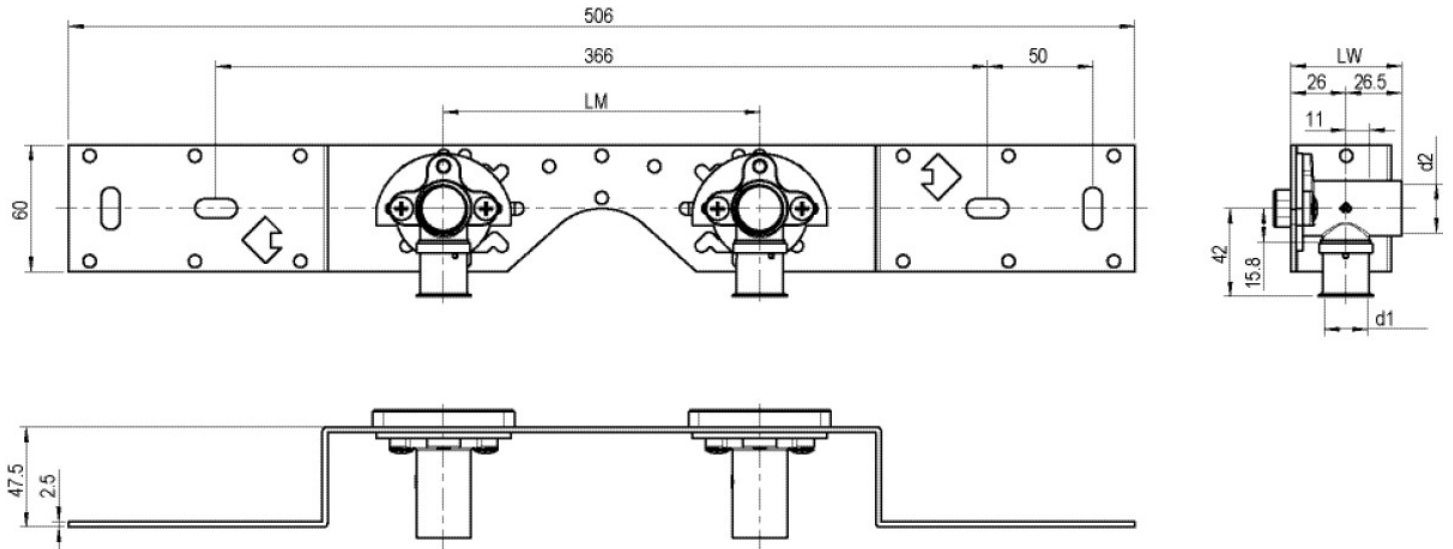

STEELOX

SMX485Z STEELOX zeta connection set 16x1/2" single connection

57291B02

Areas of application

With SMX480Z zeta value-optimised press-fit wall bracket fitting with female thread 90°, sound-insulated; stopper, metal mount, plugs and fastening elements
DO NOT screw in any threaded pipes and cast iron fittings!

Approvals:

KE KELIT GmbH

A 4020 Linz, Ignaz-Mayer-Straße 17, Austria, Europe

PHONE +43 (0) 50 779 E-MAIL office@kekelit.com

www.kekelit.com

Specifications

Article information

port 1	Gas female thread, cylindrical (BSPP)
execution	Single

Product information

VPE1	1,00 KT1
VPE2	15,00 KT2
weight	0,466 KGM
text	STEELOX zeta connection set
INTRNR	74122000
code	SMX485Z

Art. No	label	d1 mm
57291B02	16x1/2" single connection	16

KE KELIT GmbH

A 4020 Linz, Ignaz-Mayer-Straße 17, Austria, Europe