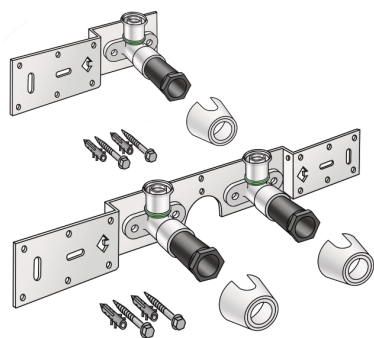

## SMX485Z STEELOX zeta connection set 16x1/2" single connection

57291B02

### Areas of application

With SMX480Z zeta value-optimised press-fit wall bracket fitting with female thread 90°, sound-insulated; stopper, metal mount, plugs and fastening elements  
DO NOT screw in any threaded pipes and cast iron fittings!

## Article information

port 1	Gas female thread, cylindrical (BSPP)
execution	Single