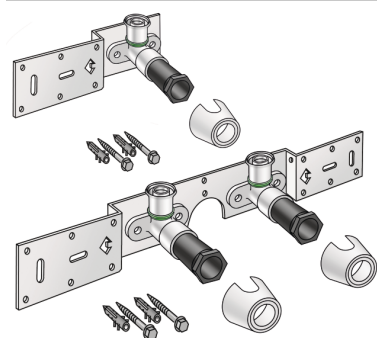

STEELOX

SMX485Z STEELOX zeta connection set 16x1/2" 8-10cm

57292B02

Areas of application

With SMX480Z zeta value-optimised press-fit wall bracket fitting with female thread 90°, sound-insulated; stopper, metal mount, plugs and fastening elements
DO NOT screw in any threaded pipes and cast iron fittings!

Approvals:

KE KELIT GmbH

A 4020 Linz, Ignaz-Mayer-Straße 17, Austria, Europe

PHONE +43 (0) 50 779 E-MAIL office@kekelit.com

www.kekelit.com

Specifications

Article information

port 1	Gas female thread, cylindrical (BSPP)
execution	Double bridge

Product information

VPE1	1,00 KT1
VPE2	15,00 KT2
weight	0,893 KGM
text	STEELOX zeta connection set
INTRNR	74122000
code	SMX485Z

Art. No	label	d1 mm
57292B02	16x1/2" 8-10cm	16

KE KELIT GmbH

A 4020 Linz, Ignaz-Mayer-Straße 17, Austria, Europe