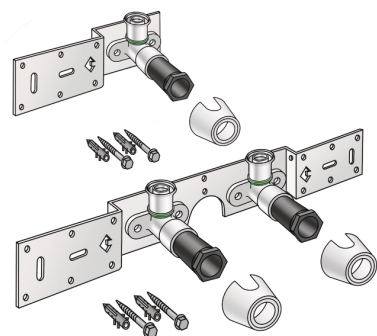

## SMX485Z STEELOX zeta connection set 16x1/2" 15cm

57296B02

### Areas of application

With SMX480Z zeta value-optimised press-fit wall bracket fitting with female thread 90°, sound-insulated; stopper, metal mount, plugs and fastening elements  
DO NOT screw in any threaded pipes and cast iron fittings!

## Article information

port 1	Gas female thread, cylindrical (BSPP)
execution	Double bridge