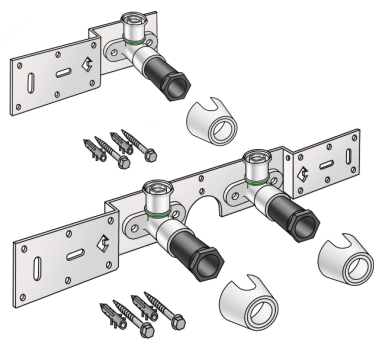

STEELOX

SMX485Z STEELOX zeta connection set 16x1/2" 15cm

57296B02

Areas of application

With SMX480Z zeta value-optimised press-fit wall bracket fitting with female thread 90°, sound-insulated; stopper, metal mount, plugs and fastening elements
DO NOT screw in any threaded pipes and cast iron fittings!

Approvals:

KE KELIT GmbH

A 4020 Linz, Ignaz-Mayer-Straße 17, Austria, Europe

PHONE +43 (0) 50 779 E-MAIL office@kekelit.com

www.kekelit.com

Specifications

Article information

port 1	Gas female thread, cylindrical (BSPP)
execution	Double bridge

Product information

VPE1	1,00 KT1
VPE2	15,00 KT2
weight	0,919 KGM
text	STEELOX zeta connection set
INTRNR	74122000
code	SMX485Z

Art. No	label	d1 mm
57296B02	16x1/2" 15cm	16

KE KELIT GmbH

A 4020 Linz, Ignaz-Mayer-Straße 17, Austria, Europe