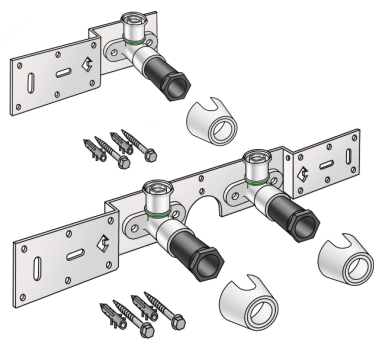

# STEELOX

SMX485Z STEELOX zeta connection set 20x1/2"  
single conn.

57291D02

## Areas of application

With SMX480Z zeta value-optimised press-fit wall bracket fitting with female thread 90°, sound-insulated; stopper, metal mount, plugs and fastening elements  
DO NOT screw in any threaded pipes and cast iron fittings!

## Article information

port 1	Gas female thread, cylindrical (BSPP)
execution	Single

## Product information

VPE1	1,00 KT1
VPE2	15,00 KT2
weight	0,476 KGM
text	STEELOX zeta connection set
INTRNR	74122000
code	SMX485Z

Art. No	label	d1 mm
57291D02	20x1/2" single conn.	20

**KE KELIT GmbH**

A 4020 Linz, Ignaz-Mayer-Straße 17, Austria, Europe