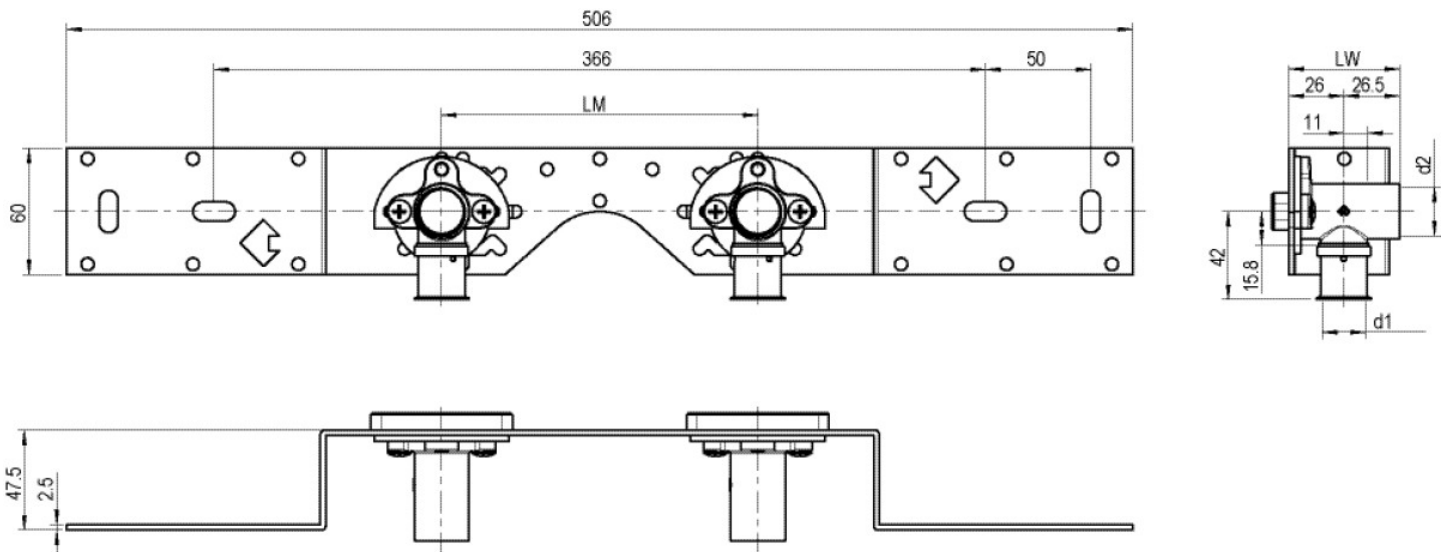

## Areas of application

With SMX480Z zeta value-optimised press-fit wall bracket fitting with female thread 90°, sound-insulated; stopper, metal mount, plugs and fastening elements  
DO NOT screw in any threaded pipes and cast iron fittings!

## Article information

port 1	Gas female thread, cylindrical (BSPP)
execution	Single

## Product information

VPE1	1,00 KT1
VPE2	15,00 KT2
weight	0,476 KGM
text	STEELOX zeta connection set
INTRNR	74122000
code	SMX485Z

Art. No	label	d1 mm
57291D02	20x1/2" single conn.	20

**KE KELIT GmbH**

A 4020 Linz, Ignaz-Mayer-Straße 17, Austria, Europe