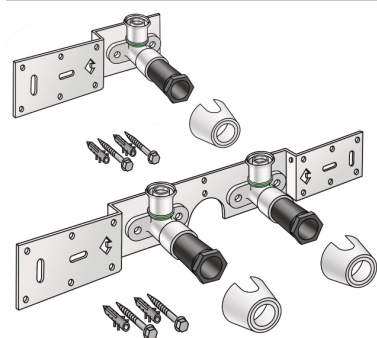

# STEELOX

SMX485Z STEELOX zeta connection set 20x1/2"  
single conn.

57291D02

## Areas of application

With SMX480Z zeta value-optimised press-fit wall bracket fitting with female thread 90°, sound-insulated; stopper, metal mount, plugs and fastening elements  
DO NOT screw in any threaded pipes and cast iron fittings!

## Article information

port 1	Gas female thread, cylindrical (BSPP)
execution	Single

## Product information

VPE1	1,00 KT1
VPE2	15,00 KT2
weight	0,476 KGM
text	STEELOX zeta connection set
INTRNR	74122000
code	SMX485Z

Art. No	label	d1 mm
57291D02	20x1/2" single conn.	20

**KE KELIT GmbH**

A 4020 Linz, Ignaz-Mayer-Straße 17, Austria, Europe