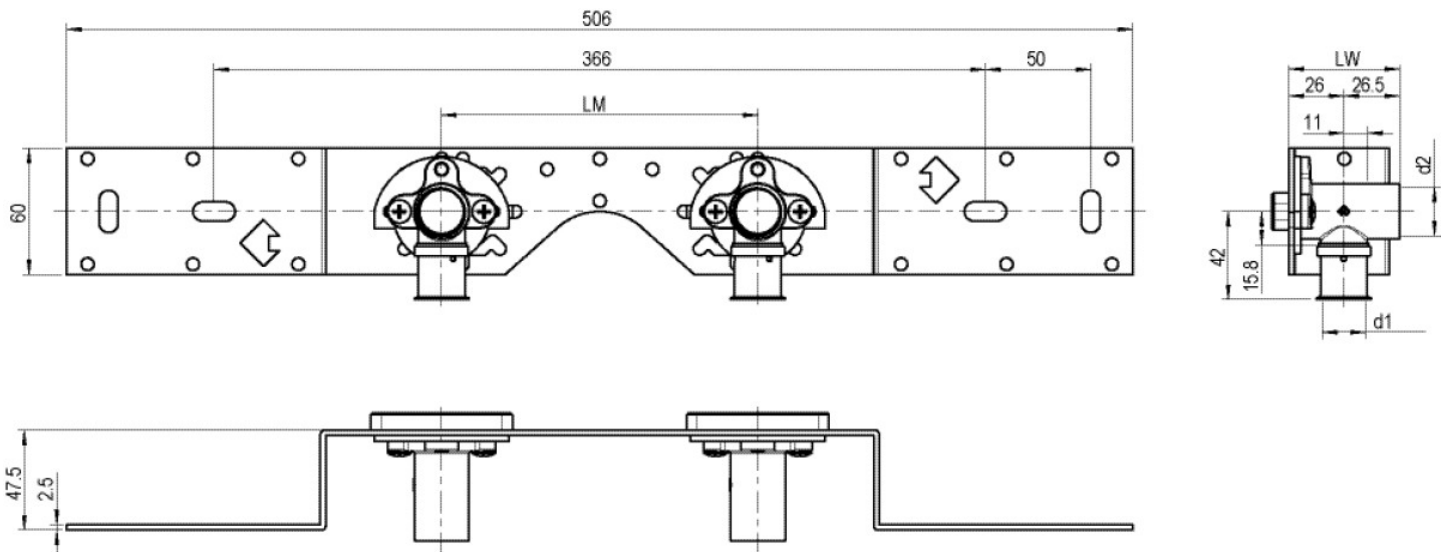

STEELOX

SMX485Z STEELOX zeta connection set 20x1/2" 15cm

57296D02

Areas of application

With SMX480Z zeta value-optimised press-fit wall bracket fitting with female thread 90°, sound-insulated; stopper, metal mount, plugs and fastening elements
DO NOT screw in any threaded pipes and cast iron fittings!

Approvals:

KE KELIT GmbH

A 4020 Linz, Ignaz-Mayer-Straße 17, Austria, Europe

PHONE +43 (0) 50 779 E-MAIL office@kekelit.com

www.kekelit.com

Specifications

Article information

port 1	Gas female thread, cylindrical (BSPP)
execution	Double bridge

Product information

VPE1	1,00 KT1
VPE2	15,00 KT2
weight	0,939 KGM
text	STEELOX zeta connection set
INTRNR	74122000
code	SMX485Z

Art. No	label	d1 mm
57296D02	20x1/2" 15cm	20

KE KELIT GmbH

A 4020 Linz, Ignaz-Mayer-Straße 17, Austria, Europe