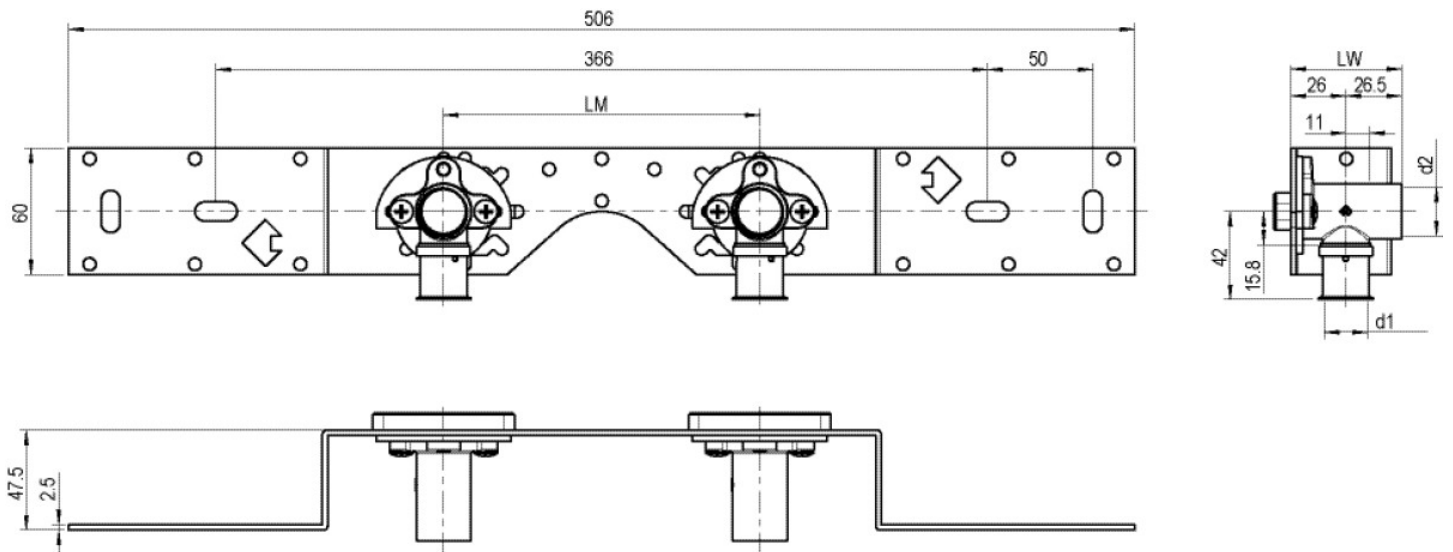

### Areas of application

With SMX480Z zeta value-optimised press-fit wall bracket fitting with female thread 90°, sound-insulated; stopper, metal mount, plugs and fastening elements  
DO NOT screw in any threaded pipes and cast iron fittings!

## Product information

VPE1	1,00 KT1
VPE2	15,00 KT2
weight	0,939 KGM
text	STEELOX zeta connection set
INTRNR	74122000
code	SMX485Z

Art. No	label	d1 mm
57296D02	20x1/2" 15cm	20

**KE KELIT GmbH**

A 4020 Linz, Ignaz-Mayer-Straße 17, Austria, Europe