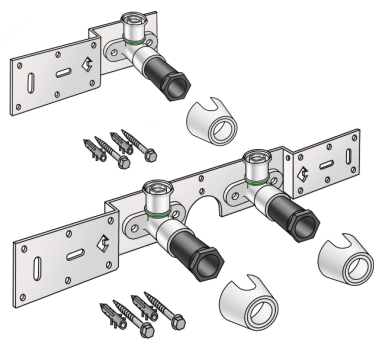

## SMX485Z STEELOX zeta connection set 20x1/2" 15cm

57296D02

### Areas of application

With SMX480Z zeta value-optimised press-fit wall bracket fitting with female thread 90°, sound-insulated; stopper, metal mount, plugs and fastening elements  
DO NOT screw in any threaded pipes and cast iron fittings!

## Article information

port 1	Gas female thread, cylindrical (BSPP)
execution	Double bridge