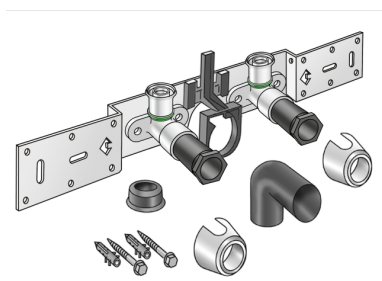

STEELOX

SMX485SB ?STEELOX connection set with siphon elbow 16x1/2" 8-10cm

57264B02

Areas of application

With SMX480 wall bracket fitting elbow 90°, sound-insulated; stopper, metal mount, plugs and fastening elements, incl. elbow for connecting to trap d50mm and galvanised nipple d30
DO NOT screw in any threaded pipes and cast iron fittings!

execution Double bridge

Product information

VPE1 1,00 KT1

VPE2 15,00 KT2

weight 1,066 KGM

text ?STEELOX connection set with siphon elbow

INTRNR 74122000

code SMX485SB