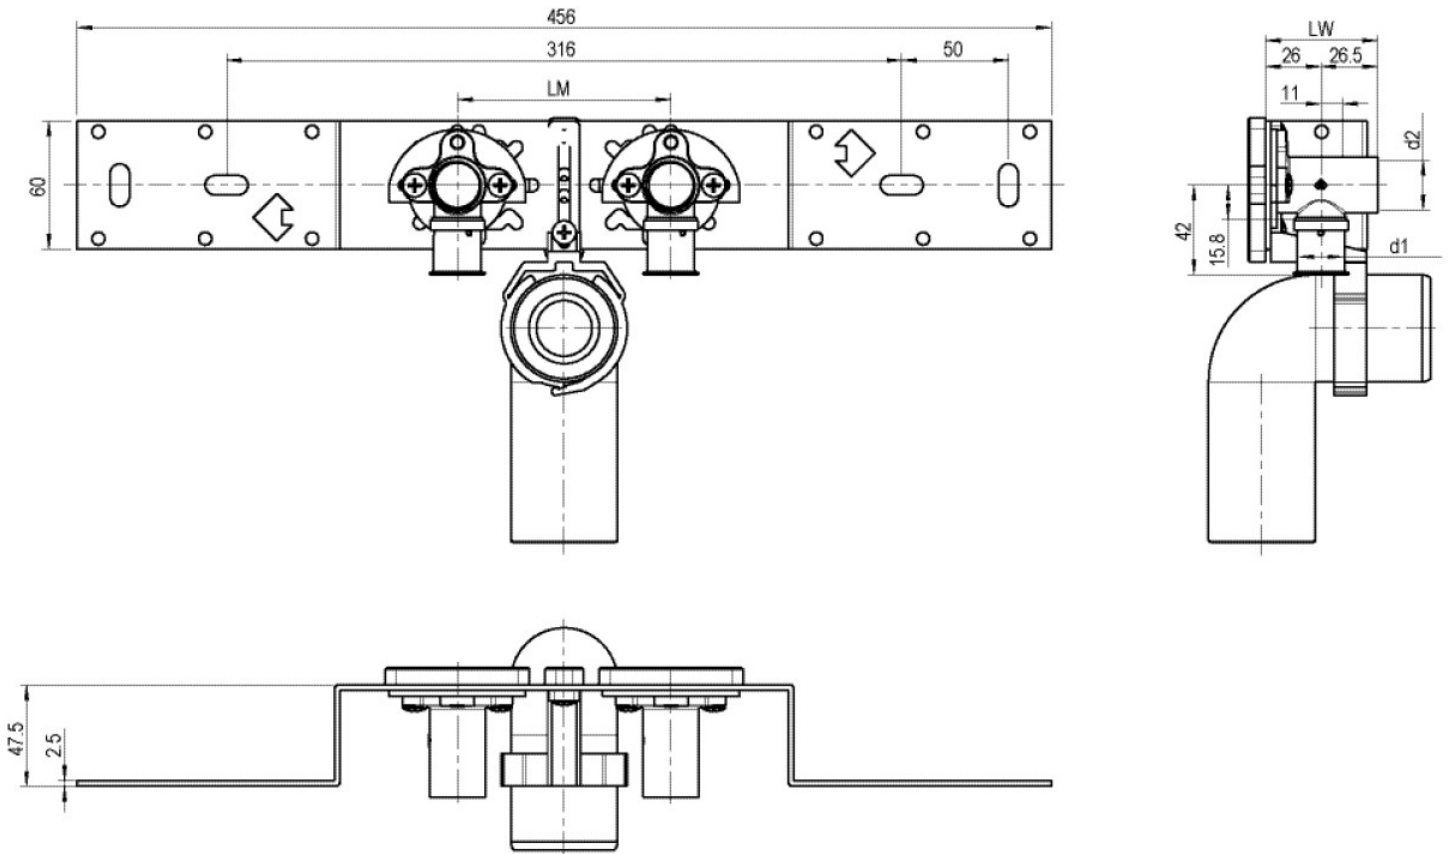

STEELOX

SMX485SB ?STEELOX connection set with siphon elbow 16x1/2" 8-10cm

57264B02

Areas of application

With SMX480 wall bracket fitting elbow 90°, sound-insulated; stopper, metal mount, plugs and fastening elements, incl. elbow for connecting to trap d50mm and galvanised nipple d30
DO NOT screw in any threaded pipes and cast iron fittings!

execution Double bridge

Product information

VPE1 1,00 KT1

VPE2 15,00 KT2

weight 1,066 KGM

text ?STEELOX connection set with siphon elbow

INTRNR 74122000

code SMX485SB

Art. No	label	d1 mm
57264B02	16x1/2" 8-10cm	16