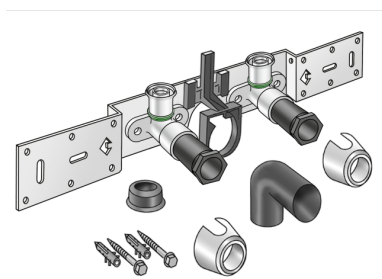

STEELOX

SMX485SB STEELOX connection set with siphon elbow 16x1/2" 15cm

57268B02

Areas of application

With SMX480 wall bracket fitting elbow 90°, sound-insulated; stopper, metal mount, plugs and fastening elements, incl. elbow for connecting to trap d50mm and galvanised nipple d30
DO NOT screw in any threaded pipes and cast iron fittings!

execution Double bridge

Product information

VPE1 1,00 KT1

VPE2 15,00 KT2

weight 1,092 KGM

text ?STEELOX connection set with siphon elbow

INTRNR 74122000

code SMX485SB

Art. No	label	d1 mm
57268B02	16x1/2" 15cm	16