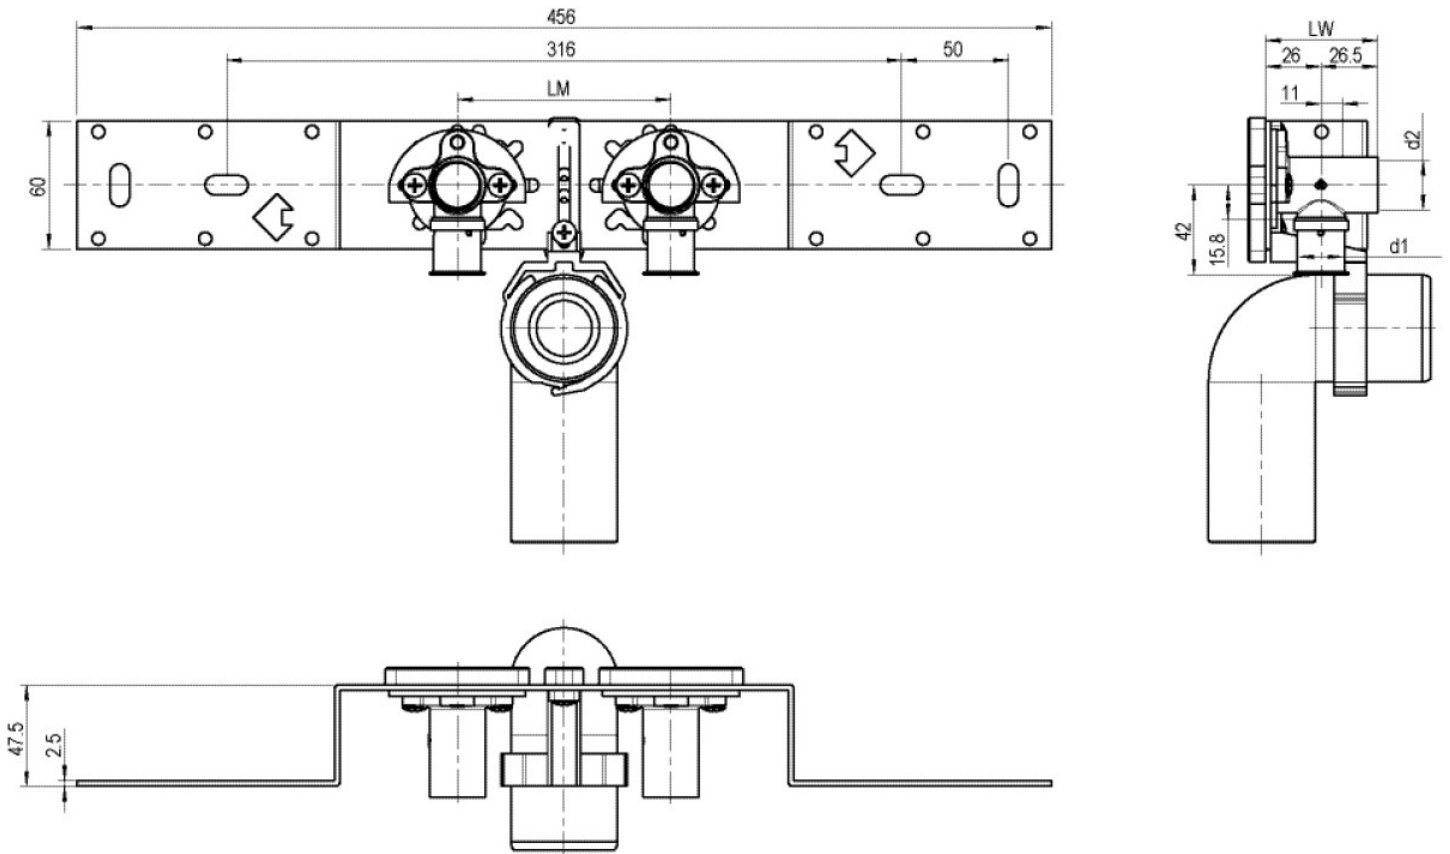

STEELOX

SMX485SB STEELOX connection set with siphon elbow 20x1/2" 8-10cm

57264D02

Areas of application

With SMX480 wall bracket fitting elbow 90°, sound-insulated; stopper, metal mount, plugs and fastening elements, incl. elbow for connecting to trap d50mm and galvanised nipple d30
DO NOT screw in any threaded pipes and cast iron fittings!

execution Double bridge

Product information

VPE1 1,00 KT1

VPE2 15,00 KT2

weight 1,088 KGM

text ?STEELOX connection set with siphon elbow

INTRNR 74122000

code SMX485SB

| Art. No | label | d1 mm |
|----------|----------------|-------|
| 57264D02 | 20x1/2" 8-10cm | 20 |