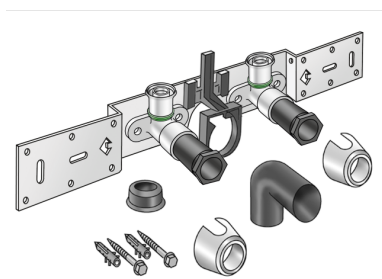

STEELOX

SMX485SB STEELOX connection set with siphon elbow 20x1/2" 8-10cm

57264D02

Areas of application

With SMX480 wall bracket fitting elbow 90°, sound-insulated; stopper, metal mount, plugs and fastening elements, incl. elbow for connecting to trap d50mm and galvanised nipple d30
DO NOT screw in any threaded pipes and cast iron fittings!

execution Double bridge

Product information

VPE1 1,00 KT1

VPE2 15,00 KT2

weight 1,088 KGM

text ?STEELOX connection set with siphon elbow

INTRNR 74122000

code SMX485SB