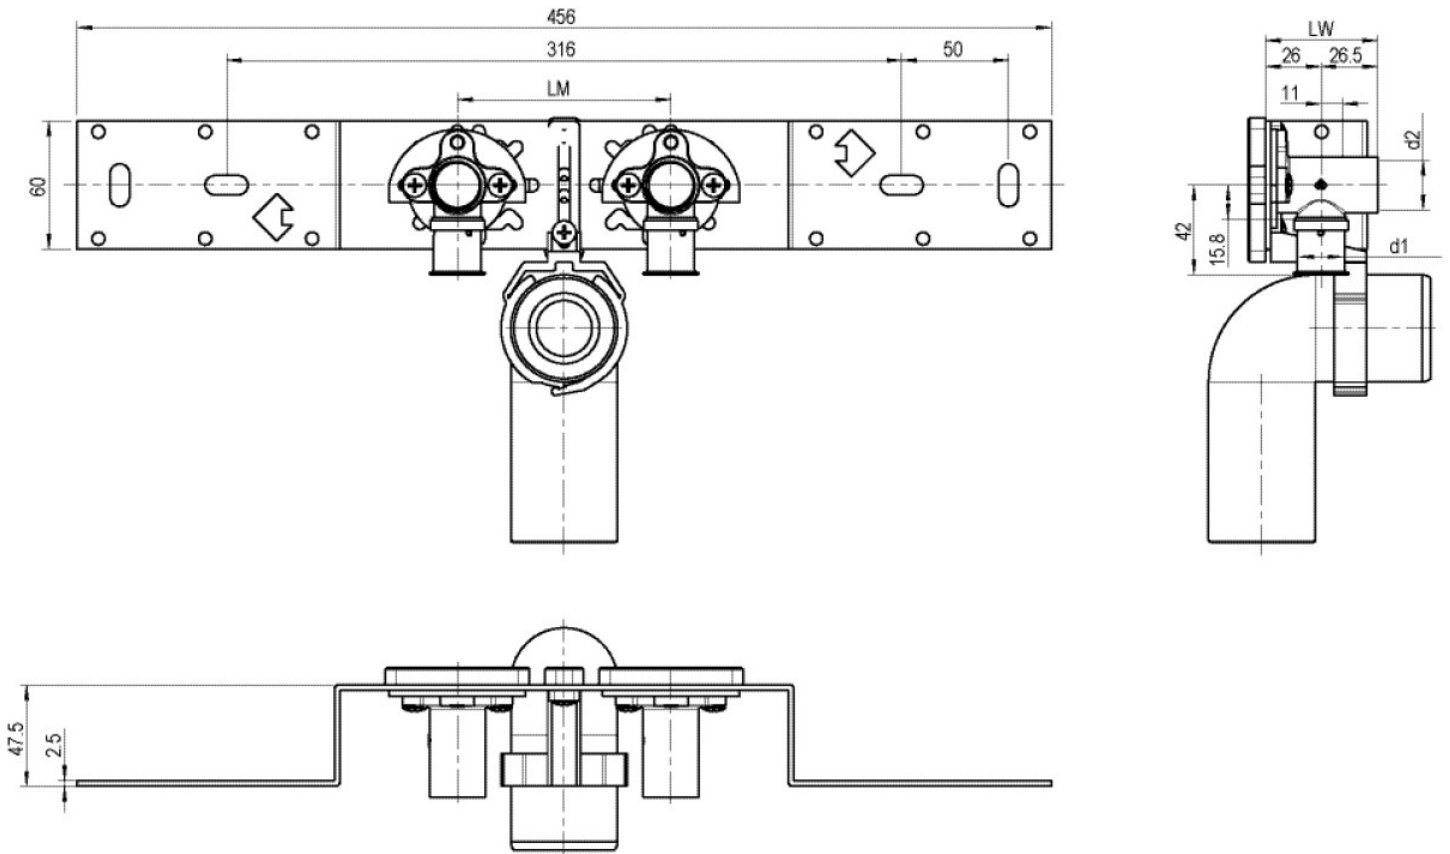

STEELOX

SMX485SB ?STEELOX connection set with siphon elbow 20x1/2" 15cm

57268D02

Areas of application

With SMX480 wall bracket fitting elbow 90°, sound-insulated; stopper, metal mount, plugs and fastening elements, incl. elbow for connecting to trap d50mm and galvanised nipple d30
DO NOT screw in any threaded pipes and cast iron fittings!

execution Double bridge

Product information

VPE1 1,00 KT1

VPE2 15,00 KT2

weight 1,114 KGM

text ?STEELOX connection set with siphon elbow

INTRNR 74122000

code SMX485SB

Art. No	label	d1 mm
57268D02	20x1/2" 15cm	20