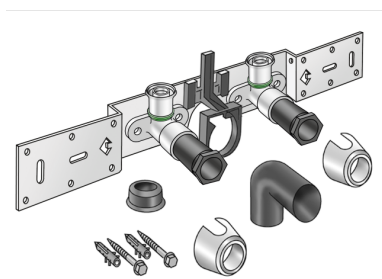

STEELOX

SMX485SB ?STEELOX connection set with siphon elbow 20x1/2" 15cm

57268D02

Areas of application

With SMX480 wall bracket fitting elbow 90°, sound-insulated; stopper, metal mount, plugs and fastening elements, incl. elbow for connecting to trap d50mm and galvanised nipple d30
DO NOT screw in any threaded pipes and cast iron fittings!

execution Double bridge

Product information

VPE1 1,00 KT1

VPE2 15,00 KT2

weight 1,114 KGM

text ?STEELOX connection set with siphon elbow

INTRNR 74122000

code SMX485SB