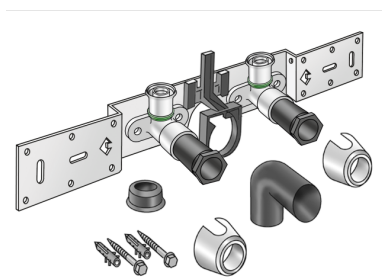

## SMX485SZ STEELOX zeta connection set with elbow 16x1/2" 8-10cm

57294B02

### Areas of application

With SMX480Z zeta value-optimised press-fit wall bracket fitting with female thread 90°, sound-insulated; stopper, metal mount, plugs and fastening elements, incl. elbow for connecting to trap d50mm and galvanised nipple d30

## Article information

**port 1** Gas female thread, cylindrical (BSPP)

**execution** Double bridge

## Product information

**VPE1** 1,00 KT1

**VPE2** 15,00 KT2

**weight** 1,034 KGM

**text** STEELOX zeta connection set with elbow

**INTRNR** 74122000

**code** SMX485SZ

Art. No	label	d1 mm
57294B02	16x1/2" 8-10cm	16