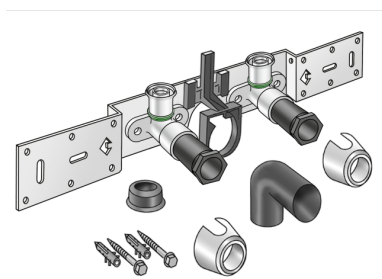

STEELOX

SMX485SZ STEELOX zeta connection set with elbow 16x1/2" 15cm

57298B02

Areas of application

With SMX480Z zeta value-optimised press-fit wall bracket fitting with female thread 90°, sound-insulated; stopper, metal mount, plugs and fastening elements, incl. elbow for connecting to trap d50mm and galvanised nipple d30

DO NOT screw in any threaded pipes and cast iron fittings!

Approvals:

Specifications

Article information

port 1 Gas female thread, cylindrical (BSPP)

execution Double bridge

Product information

VPE1 1,00 KT1

VPE2 15,00 KT2

weight 1,060 KGM

text STEELOX zeta connection set with elbow

INTRNR 74122000

code SMX485SZ

Art. No	label	d1 mm
57298B02	16x1/2" 15cm	16