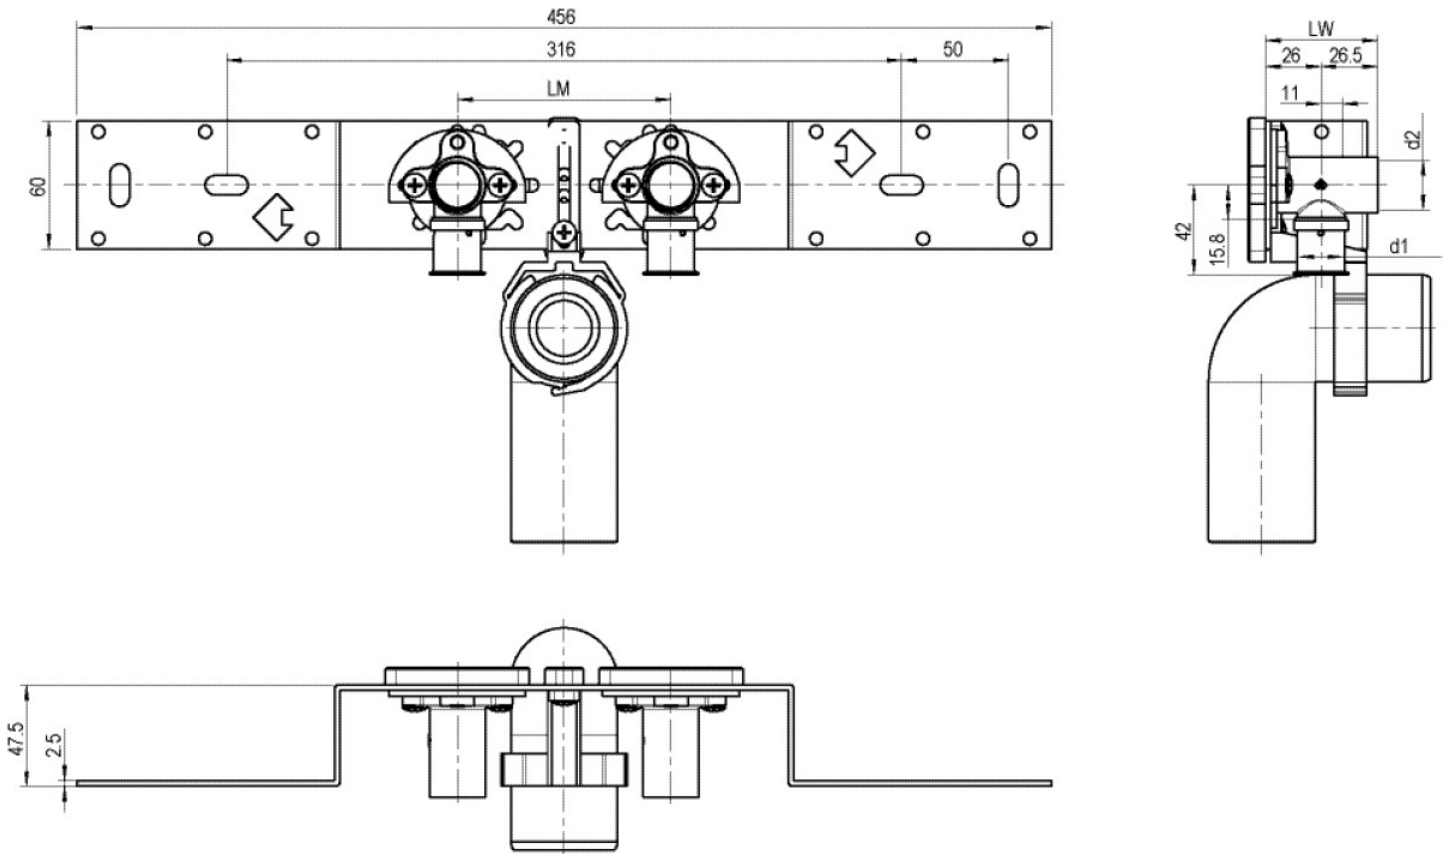

STEELOX

SMX485SZ STEELOX zeta connection set with elbow 16x1/2" 15cm

57298B02

Areas of application

With SMX480Z zeta value-optimised press-fit wall bracket fitting with female thread 90°, sound-insulated; stopper, metal mount, plugs and fastening elements, incl. elbow for connecting to trap d50mm and galvanised nipple d30

DO NOT screw in any threaded pipes and cast iron fittings!

Approvals:

Specifications

Article information

port 1 Gas female thread, cylindrical (BSPP)

execution Double bridge

Product information

VPE1 1,00 KT1

VPE2 15,00 KT2

weight 1,060 KGM

text STEELOX zeta connection set with elbow

INTRNR 74122000

code SMX485SZ

Art. No	label	d1 mm
57298B02	16x1/2" 15cm	16