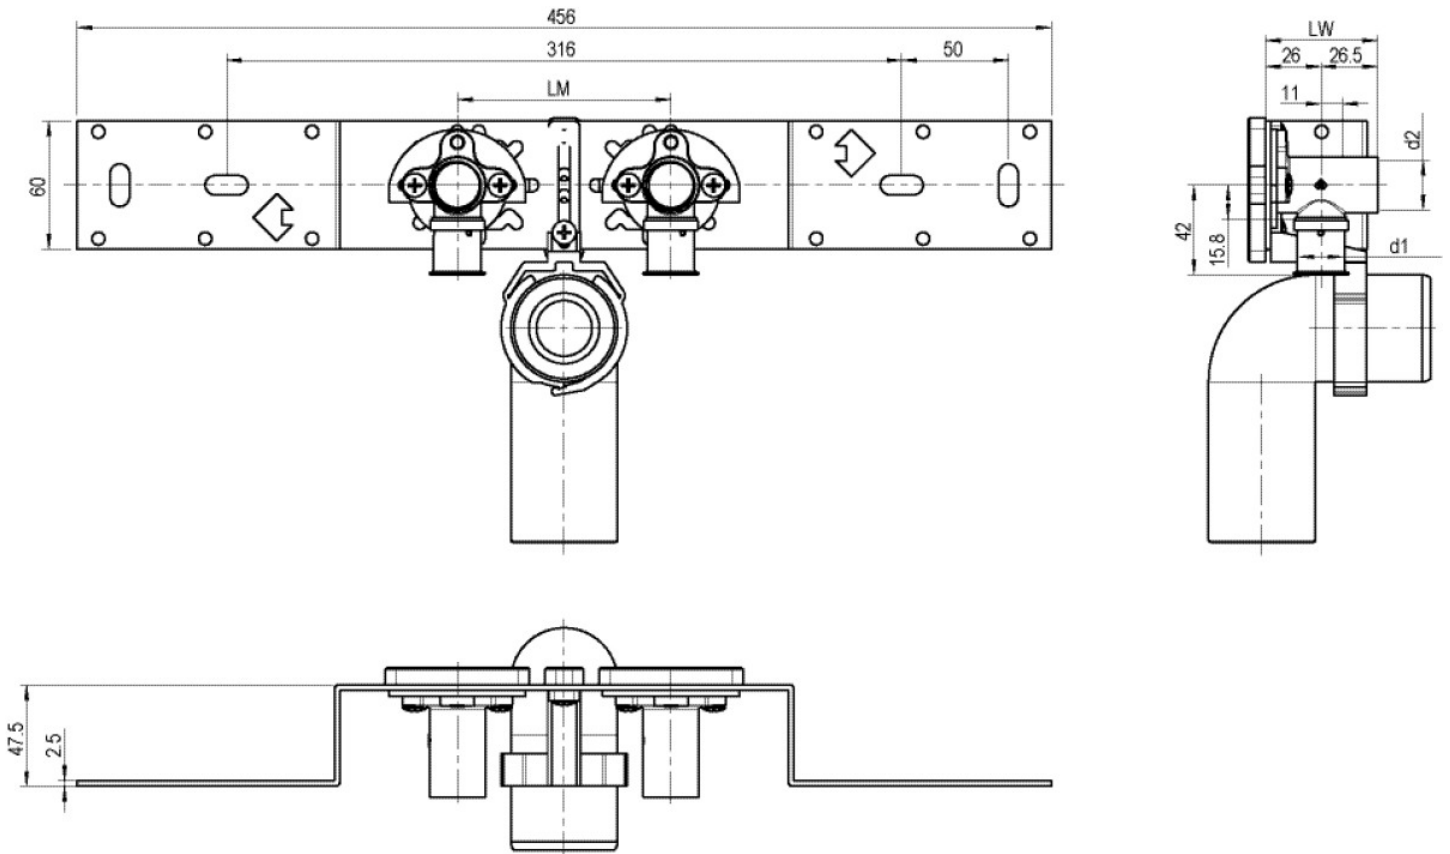

STEELOX

SMX485SZ STEELOX zeta connection set with elbow 20x1/2" 8-10cm

57294D02

Areas of application

With SMX480Z zeta value-optimised press-fit wall bracket fitting with female thread 90°, sound-insulated; stopper, metal mount, plugs and fastening elements, incl. elbow for connecting to trap d50mm and galvanised nipple d30

DO NOT screw in any threaded pipes and cast iron fittings!

Approvals:

Specifications

Article information

port 1 Gas female thread, cylindrical (BSPP)

execution Double bridge

Product information

VPE1 1,00 KT1

VPE2 15,00 KT2

weight 1,054 KGM

text STEELOX zeta connection set with elbow

INTRNR 74122000

code SMX485SZ

| Art. No | label | d1 mm |
|----------|----------------|-------|
| 57294D02 | 20x1/2" 8-10cm | 20 |