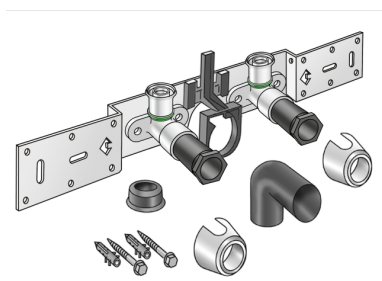

STEELOX

SMX485SZ STEELOX zeta connection set with elbow 20x1/2" 8-10cm

57294D02

Areas of application

With SMX480Z zeta value-optimised press-fit wall bracket fitting with female thread 90°, sound-insulated; stopper, metal mount, plugs and fastening elements, incl. elbow for connecting to trap d50mm and galvanised nipple d30

DO NOT screw in any threaded pipes and cast iron fittings!

Approvals:

Specifications

Article information

port 1 Gas female thread, cylindrical (BSPP)

execution Double bridge

Product information

VPE1 1,00 KT1

VPE2 15,00 KT2

weight 1,054 KGM

text STEELOX zeta connection set with elbow

INTRNR 74122000

code SMX485SZ

| Art. No | label | d1 mm |
|----------|----------------|-------|
| 57294D02 | 20x1/2" 8-10cm | 20 |