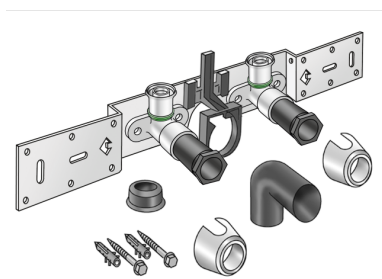

## SMX485SZ STEELOX zeta connection set with elbow 20x1/2" 15cm

57298D02

### Areas of application

With SMX480Z zeta value-optimised press-fit wall bracket fitting with female thread 90°, sound-insulated; stopper, metal mount, plugs and fastening elements, incl. elbow for connecting to trap d50mm and galvanised nipple d30

## Article information

**port 1** Gas female thread, cylindrical (BSPP)

**execution** Double bridge

## Product information

**VPE1** 1,00 KT1

**VPE2** 15,00 KT2

**weight** 1,080 KGM

**text** STEELOX zeta connection set with elbow

**INTRNR** 74122000

**code** SMX485SZ

| Art. No  | label        | d1 mm |
|----------|--------------|-------|
| 57298D02 | 20x1/2" 15cm | 20    |