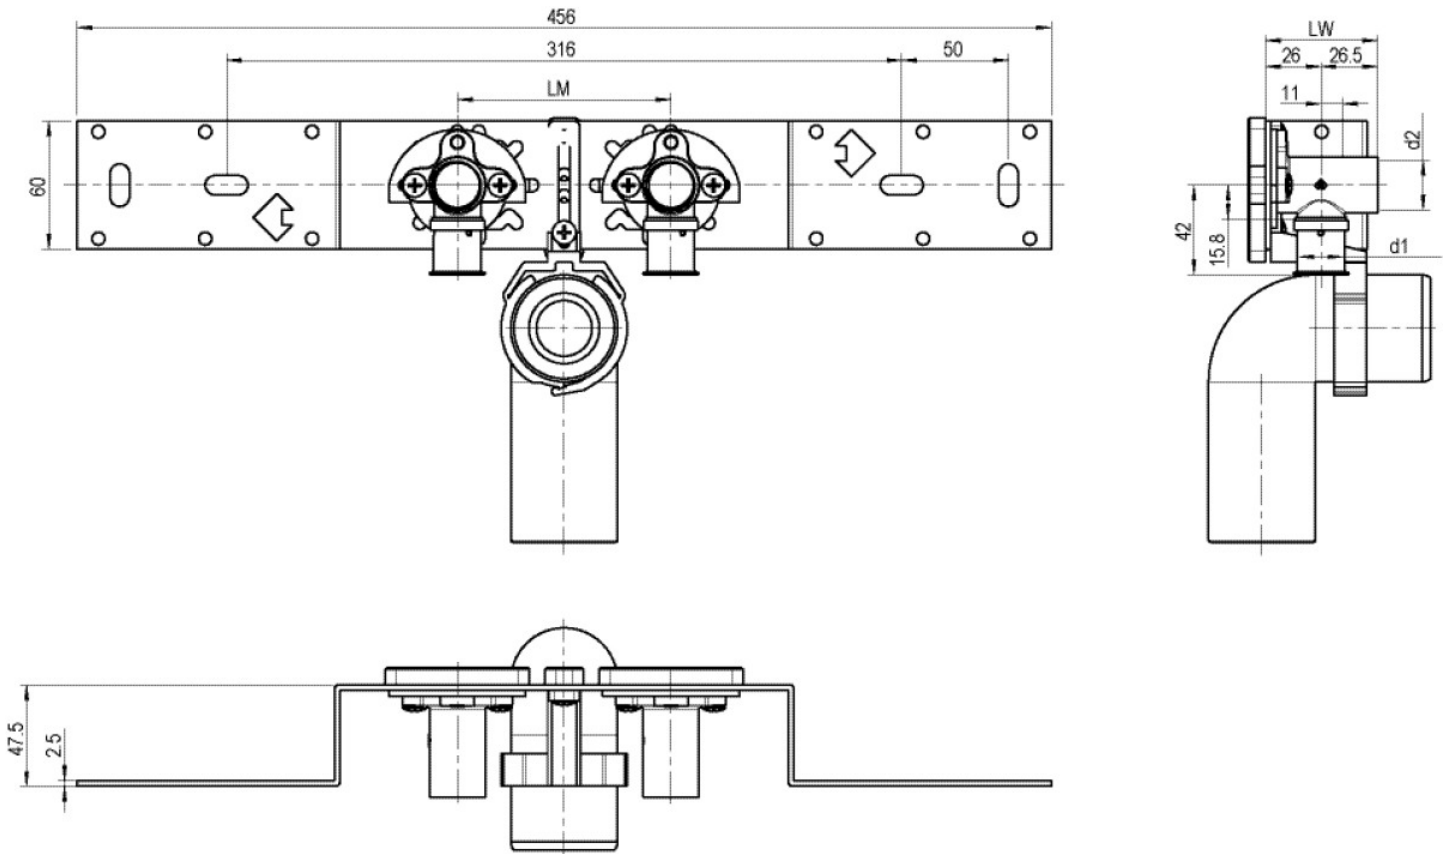

## Article information

**port 1** Gas female thread, cylindrical (BSPP)

**execution** Double bridge

## Product information

**VPE1** 1,00 KT1

**VPE2** 15,00 KT2

**weight** 1,080 KGM

**text** STEELOX zeta connection set with elbow

**INTRNR** 74122000

**code** SMX485SZ

| Art. No  | label        | d1 mm |
|----------|--------------|-------|
| 57298D02 | 20x1/2" 15cm | 20    |