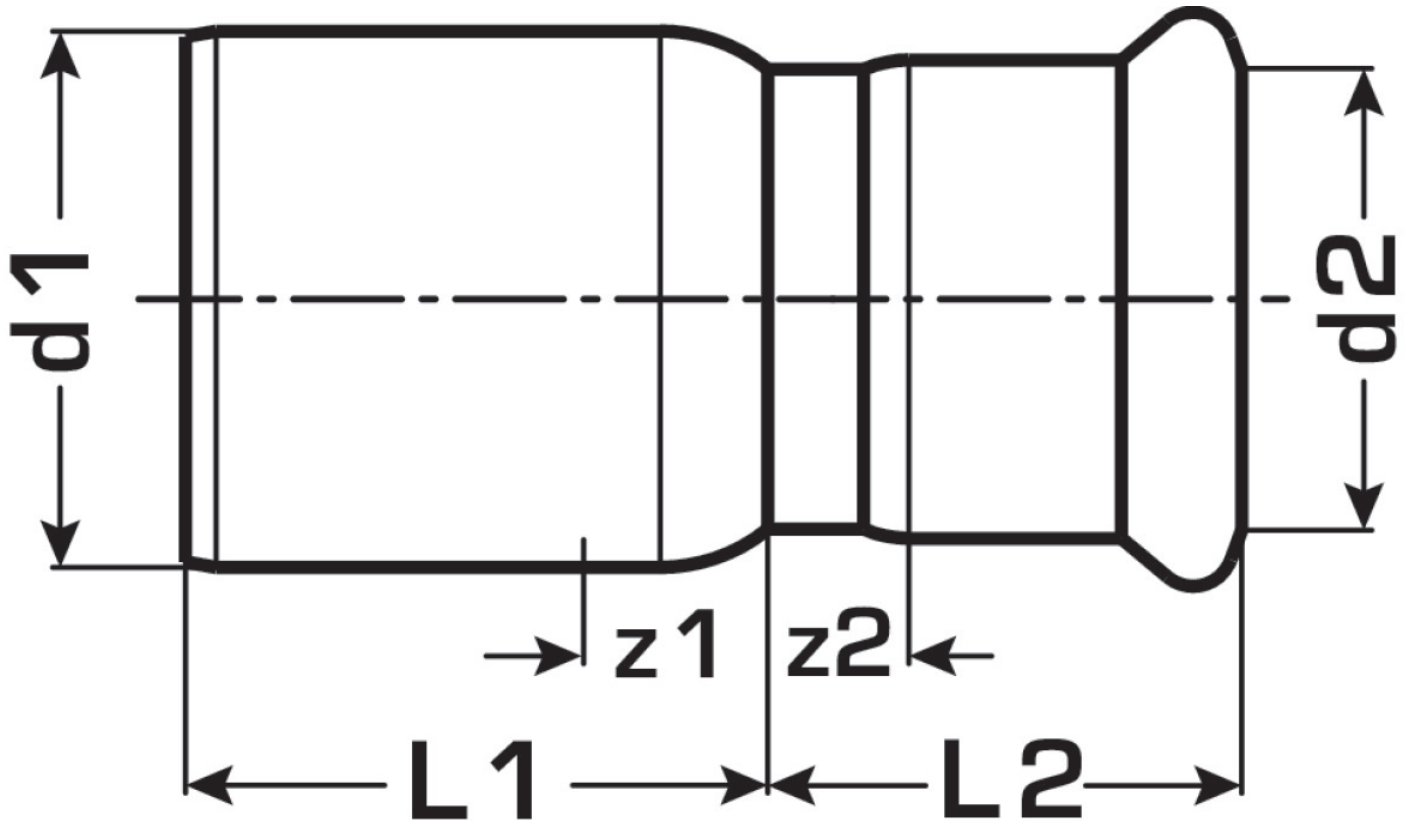

## Areas of application

Press-fit reducing nipple, f/m, straight, made of stainless steel 1.4404, incl. EPDM sealing components, d15-54 "leak before pressed"

Press contour: M

## Product information

|                     |  |
|---------------------|--|
| VPE1                | 10 SA1                                       |
| VPE2                | 200 KT1                                      |
| VPE3                | 5000 DDP                                     |
| weight              | 0,035 KGM                                    |
| text                | Stainless steel press-red.socket male/female |
| INTRNR              | 73072980                                     |
| main material group | STEELFIX                                     |
| material group      | EDELSTAHL pressfittings                      |
| code                | NP411  |

| Art. No  | label | d1 mm | d2 mm | L1 mm | L2 mm | z1 mm | z2 mm |
|----------|-------|-------|-------|-------|-------|-------|-------|
| 53601CB0 | 18/15 | 18    | 15    | 27    | 28    | 7     | 8     |