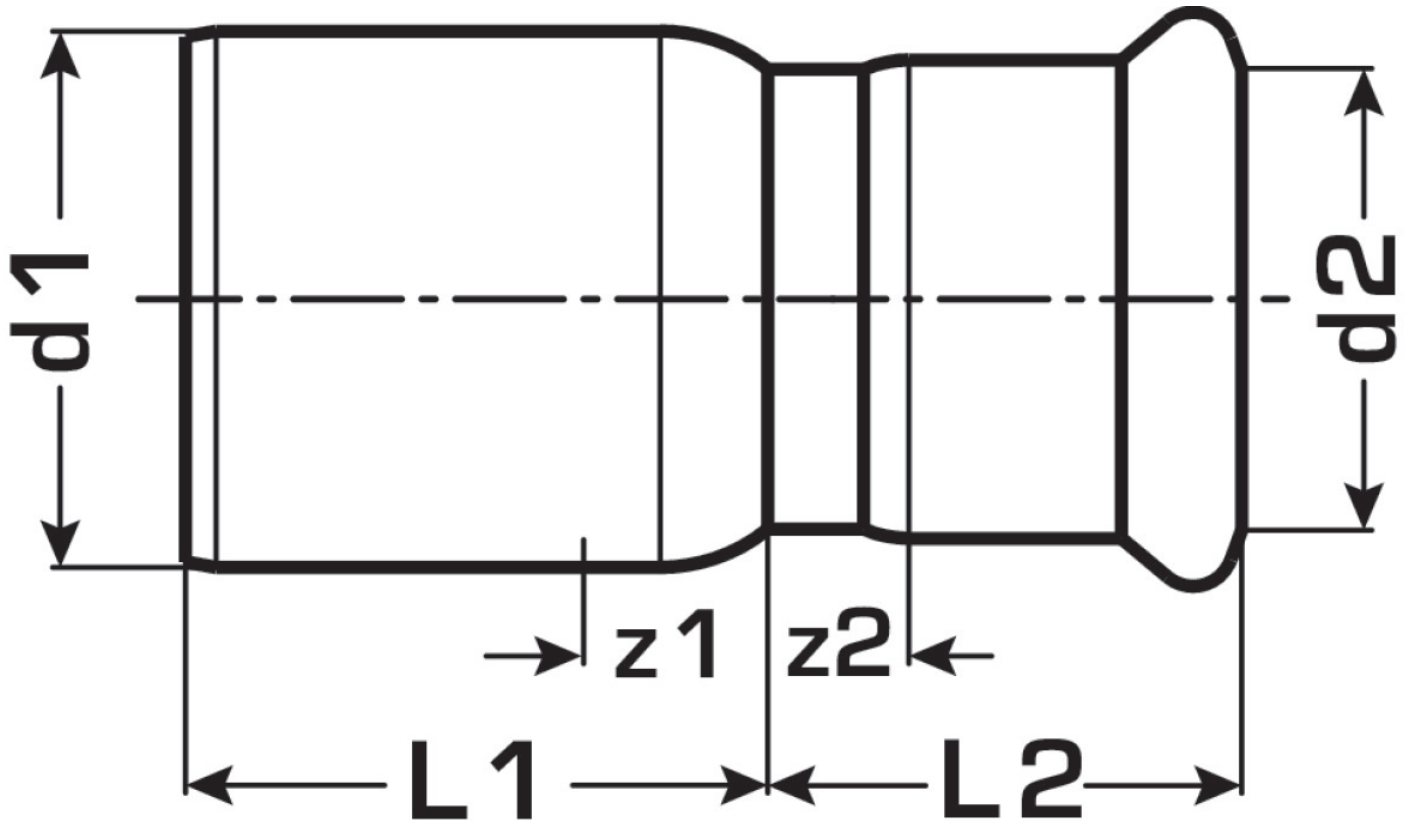

STEEL FIX EDELSTAHL

NP411 Stainless steel press-red.socket
male/female 22/18

53601DC0

Areas of application

Press-fit reducing nipple, f/m, straight, made of stainless steel 1.4404, incl. EPDM sealing components, d15-54 "leak before pressed"

port 1	Pressmuffe
port 2	Zapfen/Rohrende
execution	1-teilig
design	gerade
press contour	M

Product information

VPE1	10 SA1
VPE2	120 KT1
VPE3	3000 DDP
weight	0,046 KGM
text	Stainless steel press-red.socket male/female
INTRNR	73072980
main material group	STEELFIX
material group	EDELSTAHL pressfittings
code	NP411

Art. No	label	d1 mm	d2 mm	L1 mm	L2 mm	z1 mm	z2 mm
53601DC0	22/18	22	18	28	30	8	9