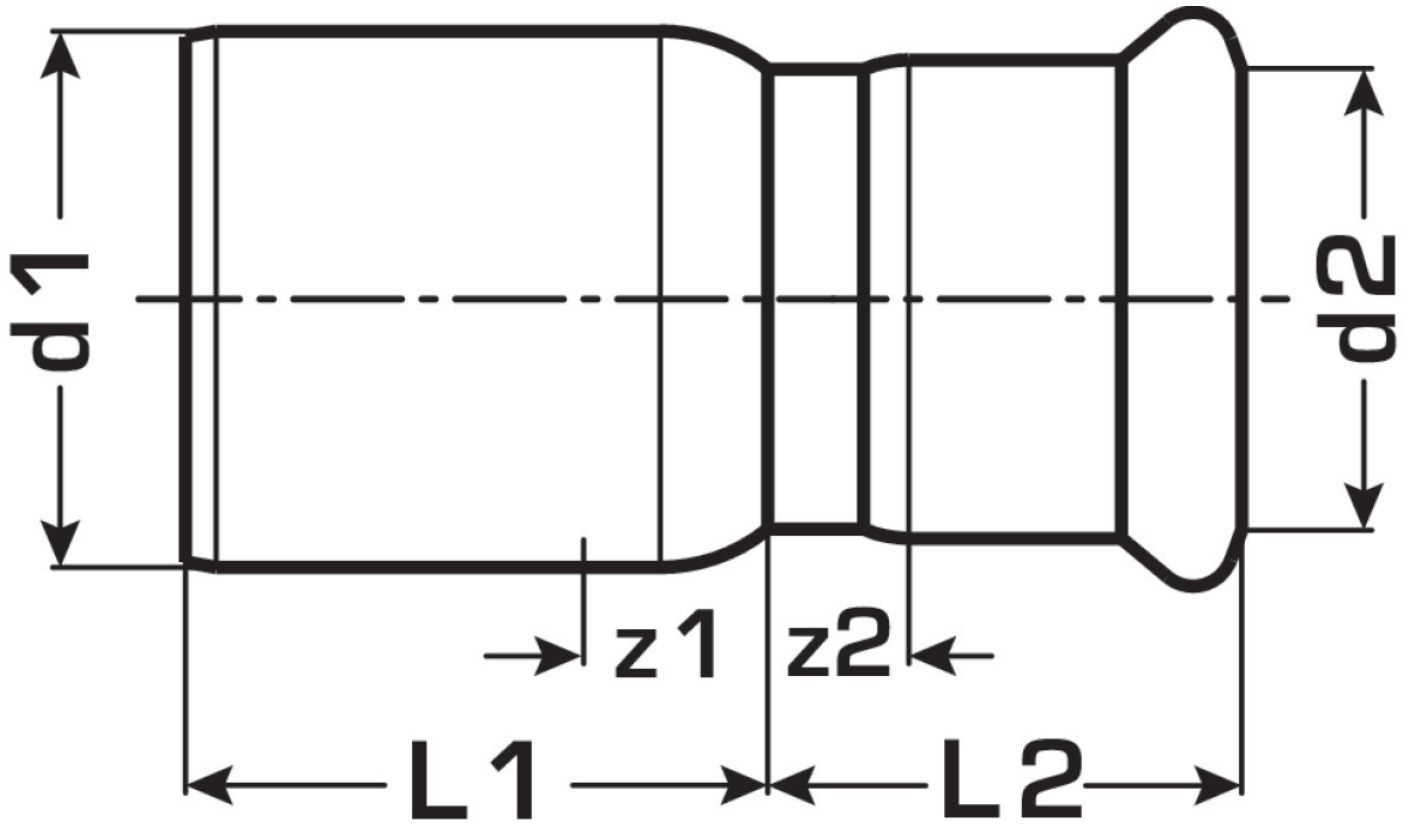

STEEL FIX EDELSTAHL

NP411 Stainless steel press-red.socket
male/female 28/18

53601EC0

Areas of application

Press-fit reducing nipple, f/m, straight, made of stainless steel 1.4404, incl. EPDM sealing components, d15-54 "leak before pressed"

Press contour: M

Approvals:

Specifications

Article information

port 1	Pressmuffe
port 2	Zapfen/Rohrende
execution	1-teilig
design	gerade
press contour	M

Product information

VPE1	10 SA1
VPE2	80 KT1
VPE3	2000 DDP
weight	0,055 KGM
text	Stainless steel press-red.socket male/female
INTRNR	73072980
main material group	STEELFIX
material group	EDELSTAHL pressfittings
code	NP411

Art. No	label	d1 mm	d2 mm	L1 mm	L2 mm	z1 mm	z2 mm
53601ECO	28/18	28	18	28	38	8	15