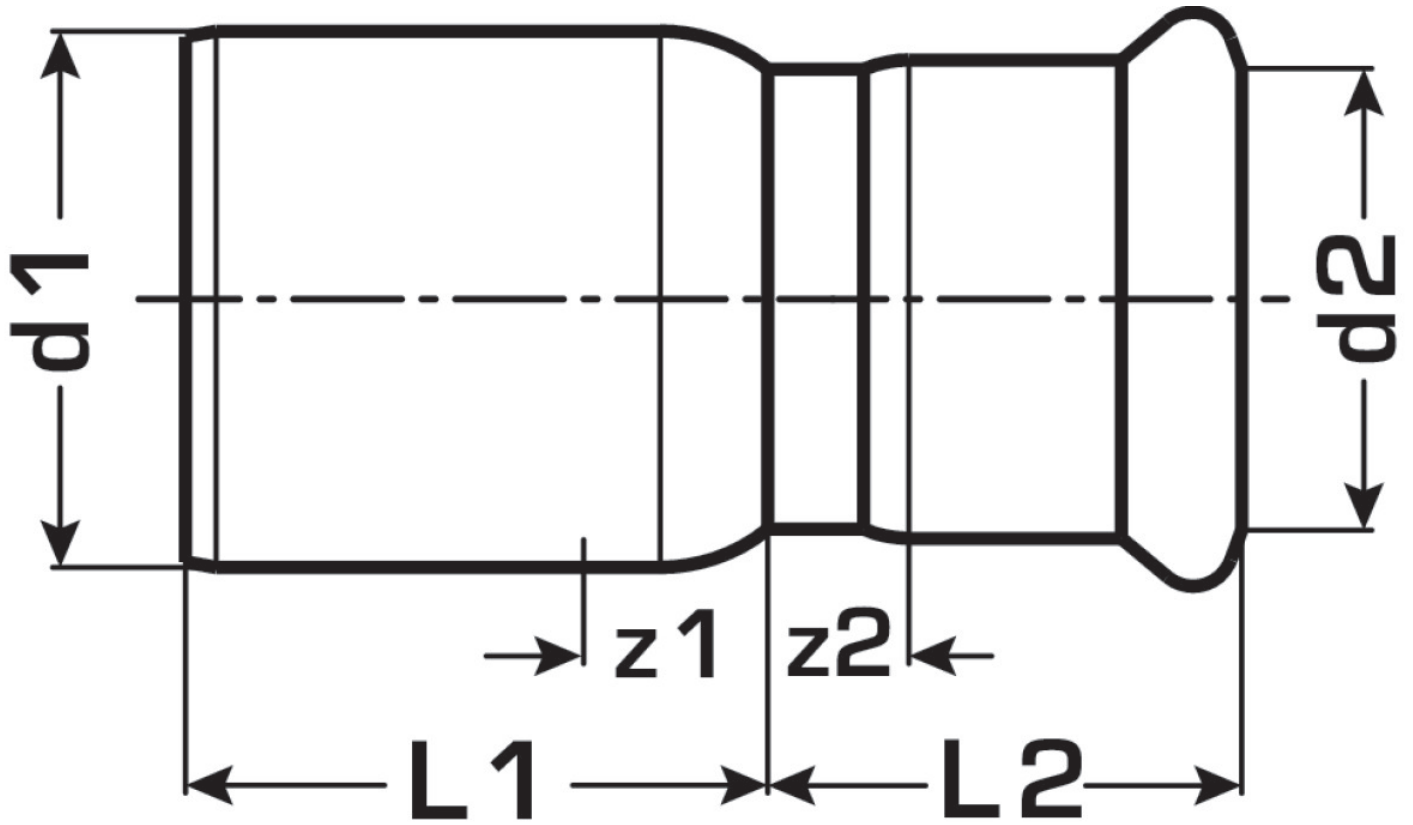

## Areas of application

Press-fit reducing nipple, f/m, straight, made of stainless steel 1.4404, incl. EPDM sealing components, d15-54 "leak before pressed"

Press contour: M

Art. No	label	d1 mm	d2 mm	L1 mm	L2 mm	z1 mm	z2 mm
53601FB0	35/15	35	15	32	47	12	21