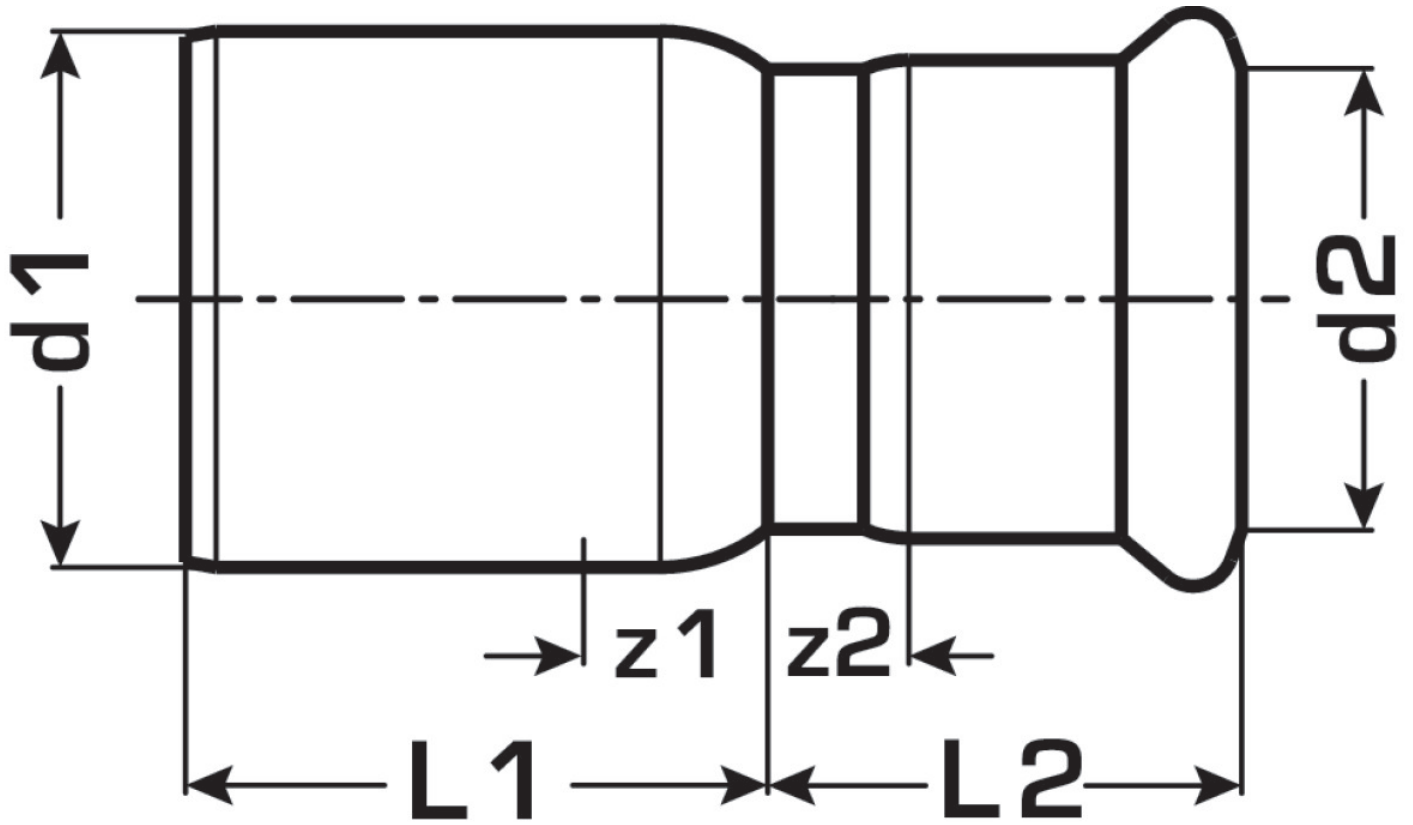

STEEL FIX EDELSTAHL

NP411 Stainless steel press-red.socket
male/female 35/18

53601FC0

Areas of application

Press-fit reducing nipple, f/m, straight, made of stainless steel 1.4404, incl. EPDM sealing components, d15-54 "leak before pressed"

Press contour: M

Approvals:

Specifications

Article information

port 1	Pressmuffe
port 2	Zapfen/Rohrende
execution	1-teilig
design	gerade
press contour	M

Product information

VPE1	5 SA1
VPE2	60 KT1
VPE3	1500 DDP
weight	0,114 KGM
text	Stainless steel press-red.socket male/female
INTRNR	73072980
main material group	STEELFIX
material group	EDELSTAHL pressfittings
code	NP411

Art. No	label	d1 mm	d2 mm	L1 mm	L2 mm	z1 mm	z2 mm
53601FC0	35/18	35	18	32	46	12	20