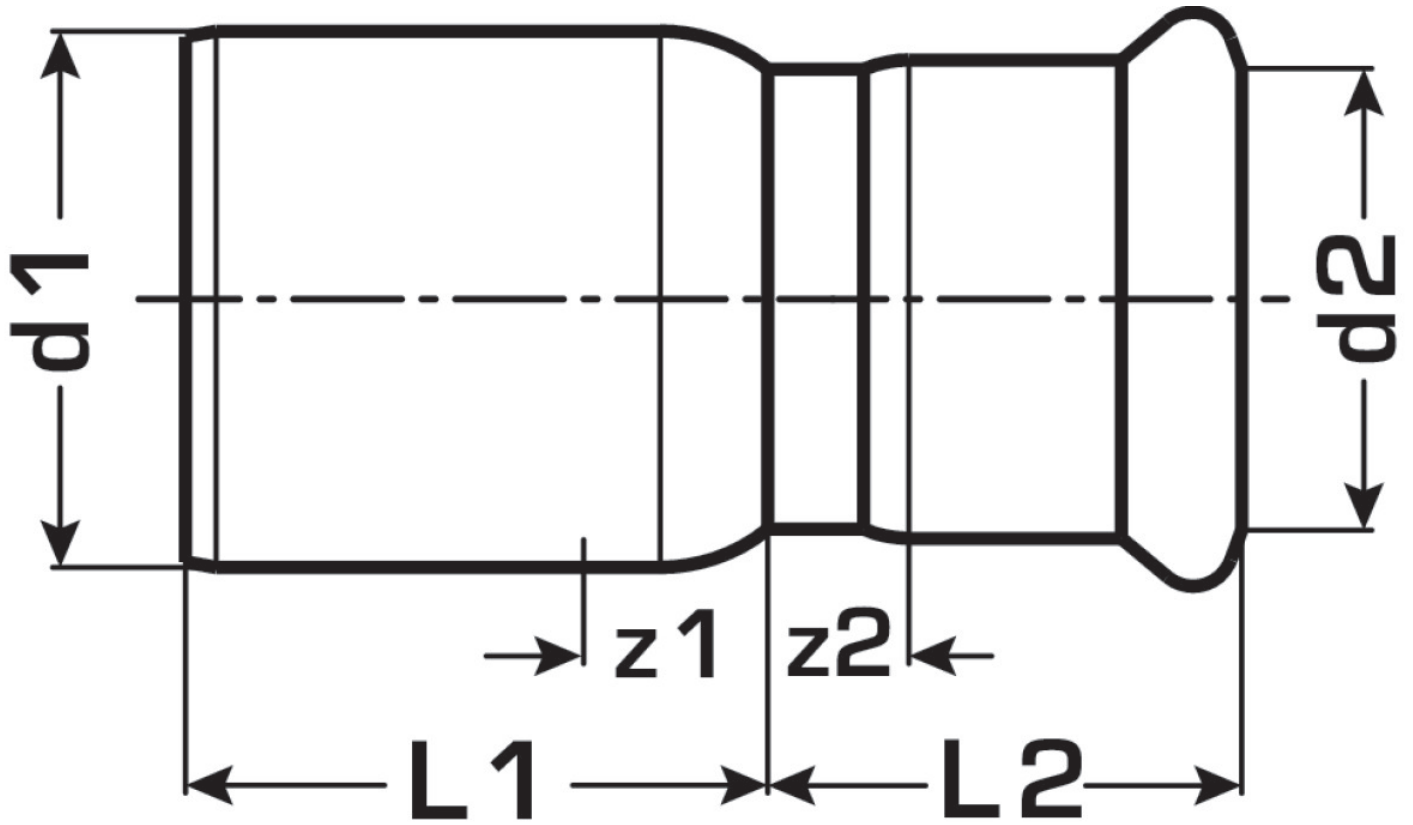

## Areas of application

Press-fit reducing nipple, f/m, straight, made of stainless steel 1.4404, incl. EPDM sealing components, d15-54 "leak before pressed"

Press contour: M

Art. No	label	d1 mm	d2 mm	L1 mm	L2 mm	z1 mm	z2 mm
53601GE0	42/28	42	28	31	51	8	21